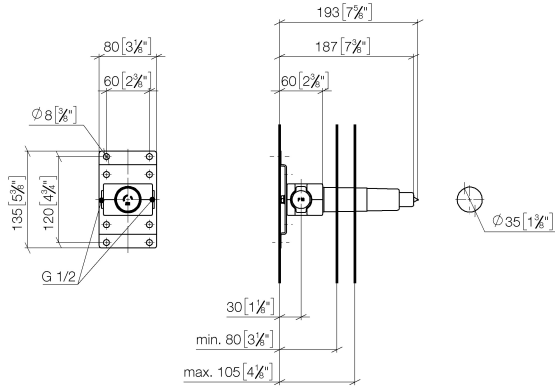

Concealed wall mounting -

35 050 970 90

- red brass, lead-free
- 2x female thread 1/2" connections
- dust cover
- anti-water packing
- soundproofing
- WRAS 2101043, 2011027

Required miscellaneous

Drybox Concealed thermostat -
 • Overflow is part of the scope of delivery.

XS-09 0728

Recommended miscellaneous

Extension 25 mm -

12 055 970 90

Concealed wall mounting -

35 050 970 90

mm [inches]

Flow rate chart

Certificates

DVGW_DW-6512DN0126. WRAS_2101043. WRAS_2011027.

Concealed wall mounting -

35 050 970 90

Spare parts list

No.	Item Number	Name	Quantity used	Delivery time
1	04 14 03 072 01 90	gasket kit	1	2
2	09 21 02 173 90	cap	1	2
3	90 31 20 116 00 90	plug	1	2
4	09 31 20 094 90	plug	1	2
5	09 31 20 093 90	plug	1	2
6	04 30 31 024 01 90	fixing set	2	2
7	09 30 11 144 90	disc	2	2
8	09 30 30 049 90	screw	2	2