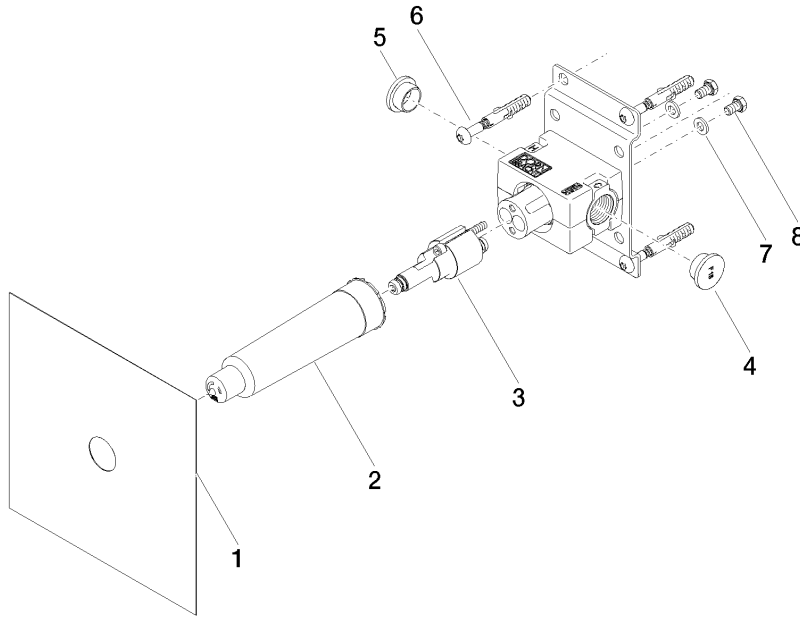

Concealed wall mounting -

35 050 970 90

- red brass, lead-free
- 2x female thread 1/2" connections
- dust cover
- anti-water packing
- soundproofing
- WRAS 2101043, 2011027

Required miscellaneous

Drybox Concealed thermostat -
 • Overflow is part of the scope of delivery.

XS-09 0728

Recommended miscellaneous

Extension 25 mm -

12 055 970 90

Concealed wall mounting -

35 050 970 90

mm [inches]

Flow rate chart

Certificates

DVGW_DW-6512DN0126. WRAS_2101043. WRAS_2011027.

Concealed wall mounting -

35 050 970 90

Spare parts list

No.	Item Number	Name	Quantity used	Delivery time
1	04 14 03 072 01 90	gasket kit	1	2
2	09 21 02 173 90	cap	1	2
3	90 31 20 116 00 90	plug	1	2
4	09 31 20 094 90	plug	1	2
5	09 31 20 093 90	plug	1	2
6	04 30 31 024 01 90	fixing set	2	2
7	09 30 11 144 90	disc	2	2
8	09 30 30 049 90	screw	2	2