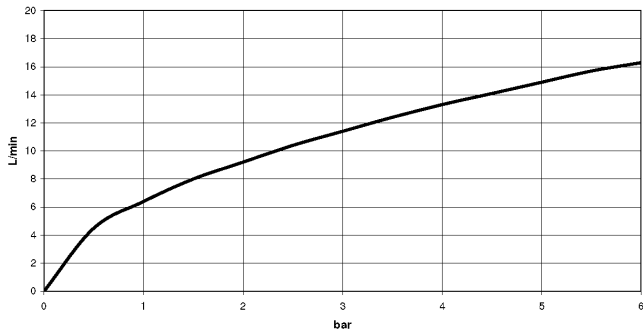

XS-09 0728

Recommended miscellaneous

Extension 25 mm -

12 055 970 90

Concealed wall mounting -

35 050 970 90

mm [inches]

Flow rate chart