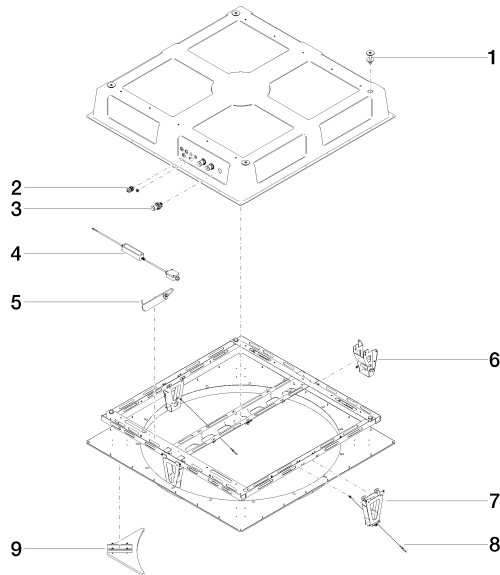

## AQUAMOON Concealed ceiling installation box with color light -

---

35 625 970 90

- concealed rough parts
- Rain panel with 3 different flow modes
- AQUACIRCLE RAIN: Circular rain curtain, max. flow rate 12 l/min (at 3 bar)
- TEMPEST RAIN: Natural rain, max. flow rate 10 l/min (at 3 bar)
- QUEEN'S COLLAR CASCADE: Rounded cascade, max. flow rate 24 l/min (at 3 bar)
- Ceiling installation enclosure 1356 x 1356 x 290 mm
- Opening diameter 1252 mm
- Ceiling construction with adequate structural strength for the permanent attachment of the device (weight: 57.5 kg / 127 lbs. (US)). M8 threaded bolts (minimum strength: 2000 N) are required to secure the ceiling module  
**To be provided by the customer. Zigbee Gateway!**

## AQUAMOON Concealed ceiling installation box with color light -

---

35 625 970 90

### Certificates

---

LGA\_29446.

**AQUAMOON Concealed ceiling installation box with color light -**

35 625 970 90

**Spare parts list**

No.	Item Number	Name	Quantity used	Delivery time
1	04 24 03 239 02 90	fixing set	4	2
2	90 10 01 089 00 90	accessories	1	2
3	90 24 03 285 00 90	connection	3	2
4	90 10 01 212 00 90	electronic accessories	1	2
5	90 10 01 211 00 90	electronic accessories	1	2
6	90 17 20 205 00 90	holder	1	2
7	90 17 20 209 00 90	holder	1	2
8	90 21 50 007 00 90	accessories	2	2
9	90 17 20 215 00 90	end stop	4	2