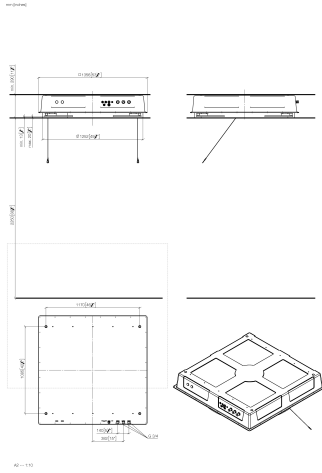

AQUAMOON Concealed ceiling installation box with color light -

---

35 625 970 90

Certificates

LGA_29446.