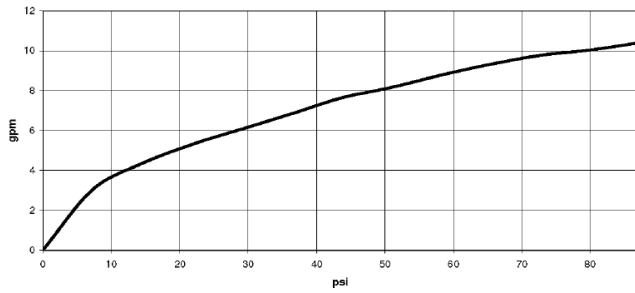

Flow rate chart

Certificates

LGA_19170.

ACS_21 ACC LY 141. LGA_19175.