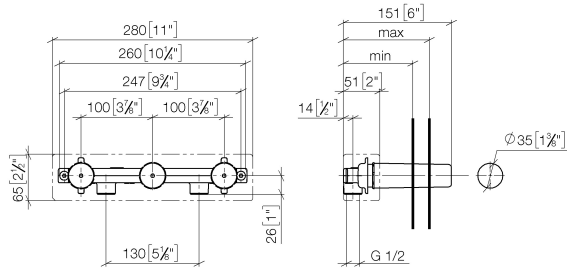

Concealed wall-mounted mixer spout on left -

35 713 970 90

- red brass, lead-free
- 2x female thread 1/2" connections
- 3x female thread 1/2" outlet
- 3x sealing plug 1/2"
- 3x dust cover
- soundproofing
- gauge 100 mm

Required miscellaneous

Leak protection 1/2" -

12 010 970 90

Concealed wall-mounted mixer spout on left -

35 713 970 90

mm [inches]

	min	max
Supernova	65 [2 1/2"]	130 [5 1/8"]
Deque	65 [2 1/2"]	130 [5 1/8"]
Tara	65 [2 1/2"]	130 [5 1/8"]
Vaia	64 [2 1/2"]	136 [5 3/8"]
CL 2	97 [3 7/8"]	120 [4 3/4"]

Flow rate chart

Certificates

LGA_19170.

ACS_21 ACC LY 141. LGA_19175.

Concealed wall-mounted mixer spout on left -

35 713 970 90

Spare parts list

No.	Item Number	Name	Quantity used	Delivery time
1	09 11 11 043 90	accessories	1	2
2	09 14 10 042 90	seal	3	2
3	09 24 03 209 10 90	nipple	1	2
4	09 14 10 003 90	seal	3	2
5	04 31 20 006 00 90	plug	2	2
6	09 21 02 102 90	cap	3	2
7	09 24 03 210 10 90	nipple	2	2
8	04 31 20 037 00 90	plug	1	2
9	04 30 31 024 01 90	fixing set	1	2