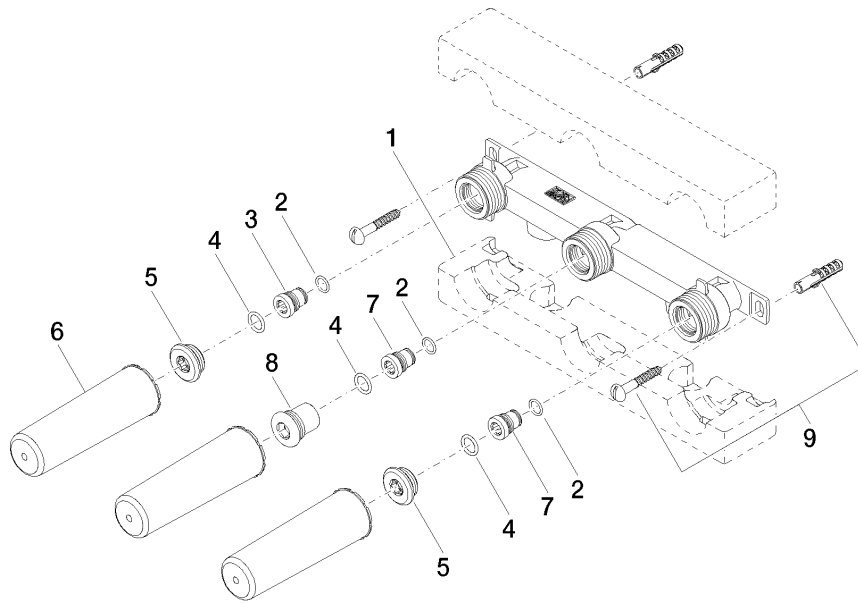

Concealed wall-mounted mixer spout on left -

35 713 970 90

- red brass, lead-free
- 2x female thread 1/2" connections
- 3x female thread 1/2" outlet
- 3x sealing plug 1/2"
- 3x dust cover
- soundproofing
- gauge 100 mm

Required miscellaneous

Leak protection 1/2" -

12 010 970 90

Concealed wall-mounted mixer spout on left -

35 713 970 90

mm [inches]

	min	max
Supernova	65 [2 1/2"]	130 [5 1/8"]
Deque	65 [2 1/2"]	130 [5 1/8"]
Tara	65 [2 1/2"]	130 [5 1/8"]
Vaia	64 [2 1/2"]	136 [5 3/8"]
CL 2	97 [3 7/8"]	120 [4 3/4"]

Flow rate chart

Certificates

LGA_19170.

ACS_21 ACC LY 141. LGA_19175.

Concealed wall-mounted mixer spout on left -

35 713 970 90

Spare parts list

No.	Item Number	Name	Quantity used	Delivery time
1	09 11 11 043 90	accessories	1	2
2	09 14 10 042 90	seal	3	2
3	09 24 03 209 10 90	nipple	1	2
4	09 14 10 003 90	seal	3	2
5	04 31 20 006 00 90	plug	2	2
6	09 21 02 102 90	cap	3	2
7	09 24 03 210 10 90	nipple	2	2
8	04 31 20 037 00 90	plug	1	2
9	04 30 31 024 01 90	fixing set	1	2