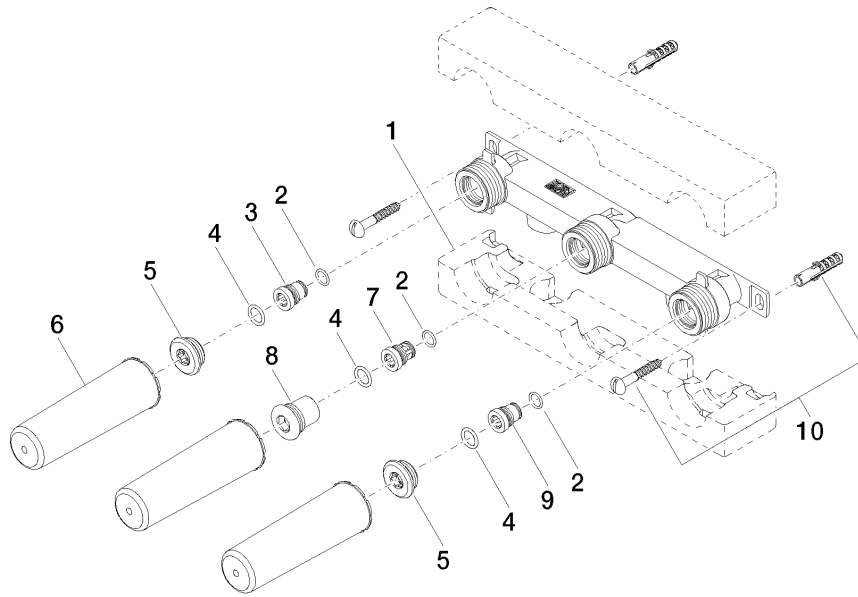

Concealed wall-mounted mixer spout on right -

SERIES-VARIOUS

35 714 970 90

- red brass, lead-free
- 2x female thread 1/2" connections
- 3x female thread 1/2" outlet
- 3x sealing plug 1/2"
- 3x dust cover
- soundproofing
- gauge 100 mm

Required miscellaneous

Leak protection 1/2" -

12 010 970 90

35 714 970 90

mm [inches]

	min	max
Supernova	65 [2 1/2"]	130 [5 1/8"]
Deque	65 [2 1/2"]	130 [5 1/8"]
Tara	65 [2 1/2"]	130 [5 1/8"]
Vaia	64 [2 1/2"]	136 [5 3/8"]
CL_2	97 [3 7/8"]	120 [4 3/4"]

Flow rate chart

Codes & Standards

DIN 4109

ISO 3822

Ü-Zeichen

XP P 41-280

Concealed wall-mounted mixer spout on right -

SERIES-VARIOUS

35 714 970 90

Certificates and sustainability

LGA_19

ACS_21 ACC LY

35 714 970 90

Spare parts list

No.	Item Number	Name	Quantity used	Delivery time
	7 09 24 03 211 10 90	nipple	1.00	2
	2 09 14 10 042 90	seal	3.00	2
	8 04 31 20 037 00 90	plug	1.00	2
	1 09 11 11 043 90	accessories	1.00	2
	10 04 30 31 024 01 90	fixing set	1.00	2
	9 09 24 03 209 10 90	nipple	1.00	2
	5 04 31 20 006 00 90	plug	2.00	2
	6 09 21 02 102 90	cap	3.00	2
	3 09 24 03 210 10 90	nipple	1.00	2
	4 09 14 10 003 90	seal	3.00	2