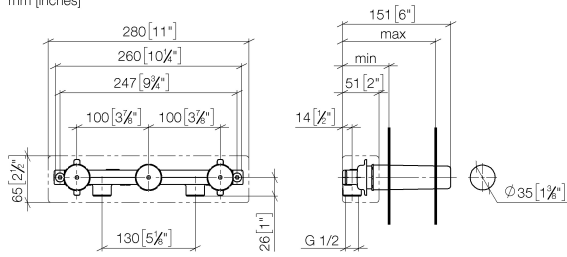

Concealed wall-mounted mixer spout on right -

SERIES-VARIOUS

35 714 970 90

- red brass, lead-free
- 2x female thread 1/2" connections
- 3x female thread 1/2" outlet
- 3x sealing plug 1/2"
- 3x dust cover
- soundproofing
- gauge 100 mm

Required miscellaneous

Leak protection 1/2" -

12 010 970 90

35 714 970 90

mm [inches]

	min	max
Supernova	65 [2 1/2"]	130 [5 1/8"]
Deque	65 [2 1/2"]	130 [5 1/8"]
Tara	65 [2 1/2"]	130 [5 1/8"]
Vaia	64 [2 1/2"]	136 [5 3/8"]
CL_2	97 [3 7/8"]	120 [4 3/4"]

Flow rate chart

Codes & Standards

DIN 4109

ISO 3822

Ü-Zeichen

XP P 41-280

Concealed wall-mounted mixer spout on right -

SERIES-VARIOUS

35 714 970 90

Certificates and sustainability

LGA_19

ACS_21 ACC LY

35 714 970 90

Spare parts list

No.	Item Number	Name	Quantity used	Delivery time
	7 09 24 03 211 10 90	nipple	1.00	2
	2 09 14 10 042 90	seal	3.00	2
	8 04 31 20 037 00 90	plug	1.00	2
	1 09 11 11 043 90	accessories	1.00	2
	10 04 30 31 024 01 90	fixing set	1.00	2
	9 09 24 03 209 10 90	nipple	1.00	2
	5 04 31 20 006 00 90	plug	2.00	2
	6 09 21 02 102 90	cap	3.00	2
	3 09 24 03 210 10 90	nipple	1.00	2
	4 09 14 10 003 90	seal	3.00	2