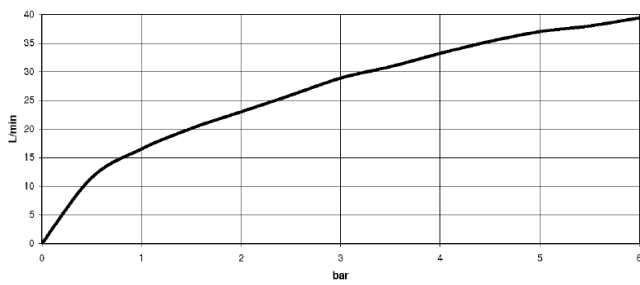

Flow rate chart

Codes & Standards

DIN 4109

ISO 3822

Ü-Zeichen

XP P 41-280