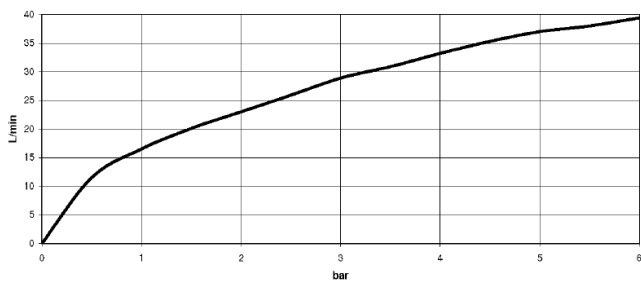

Flow rate chart

Certificates

LGA_19170. ACS_21 ACC LY 141. LGA_19175.