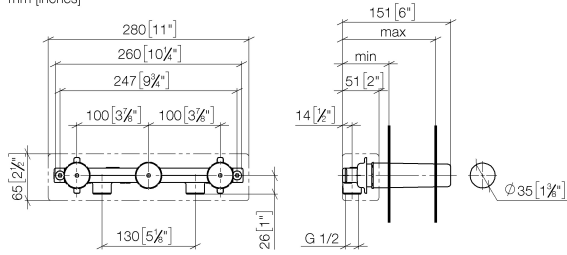

Concealed wall-mounted mixer spout on right -

35 714 970 90

- red brass, lead-free
- 2x female thread 1/2" connections
- 3x female thread 1/2" outlet
- 3x sealing plug 1/2"
- 3x dust cover
- soundproofing
- gauge 100 mm

Required miscellaneous

Leak protection 1/2" -

12 010 970 90

Concealed wall-mounted mixer spout on right -

35 714 970 90

mm [inches]

	min	max
Supernova	65 [2 1/2"]	130 [5 1/8"]
Deque	65 [2 1/2"]	130 [5 1/8"]
Tara	65 [2 1/2"]	130 [5 1/8"]
Vaia	64 [2 1/2"]	136 [5 3/8"]
CL_2	97 [3 7/8"]	120 [4 3/4"]

Flow rate chart

Certificates

LGA_19170. ACS_21 ACC LY 141. LGA_19175.

Concealed wall-mounted mixer spout on right -

35 714 970 90

Spare parts list

No.	Item Number	Name	Quantity used	Delivery time
1	09 11 11 043 90	accessories	1	2
2	09 14 10 042 90	seal	3	2
3	09 24 03 210 10 90	nipple	1	2
4	09 14 10 003 90	seal	3	2
5	04 31 20 006 00 90	plug	2	2
6	09 21 02 102 90	cap	3	2
7	09 24 03 211 10 90	nipple	1	2
8	04 31 20 037 00 90	plug	1	2
9	09 24 03 209 10 90	nipple	1	2
10	04 30 31 024 01 90	fixing set	1	2