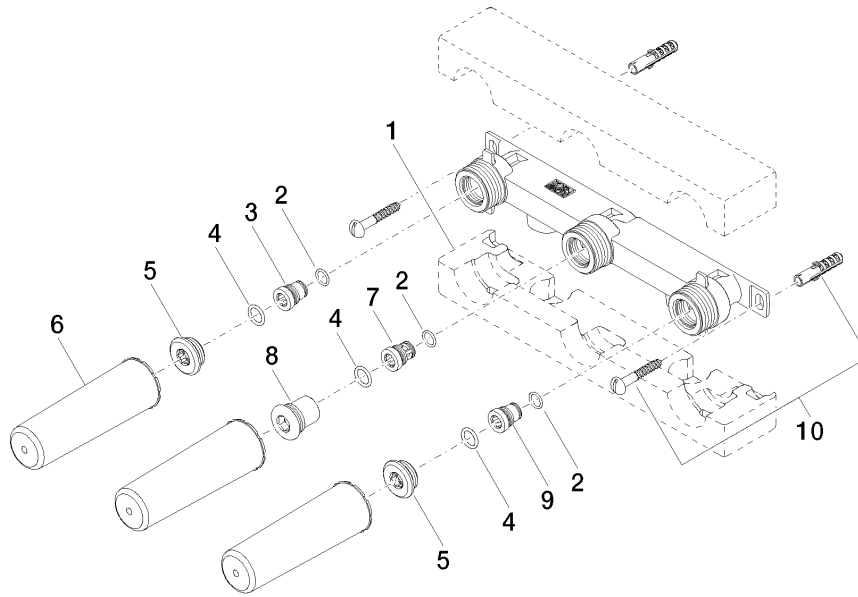

Concealed wall-mounted mixer spout on right -

35 714 970 90

- red brass, lead-free
- 2x female thread 1/2" connections
- 3x female thread 1/2" outlet
- 3x sealing plug 1/2"
- 3x dust cover
- soundproofing
- gauge 100 mm

Required miscellaneous

Leak protection 1/2" -

12 010 970 90

Concealed wall-mounted mixer spout on right -

35 714 970 90

mm [inches]

	min	max
Supernova	65 [2 1/2"]	130 [5 1/8"]
Deque	65 [2 1/2"]	130 [5 1/8"]
Tara	65 [2 1/2"]	130 [5 1/8"]
Vaia	64 [2 1/2"]	136 [5 3/8"]
CL_2	97 [3 7/8"]	120 [4 3/4"]

Flow rate chart

Certificates

LGA_19170. ACS_21 ACC LY 141. LGA_19175.

Concealed wall-mounted mixer spout on right -

35 714 970 90

Spare parts list

No.	Item Number	Name	Quantity used	Delivery time
1	09 11 11 043 90	accessories	1	2
2	09 14 10 042 90	seal	3	2
3	09 24 03 210 10 90	nipple	1	2
4	09 14 10 003 90	seal	3	2
5	04 31 20 006 00 90	plug	2	2
6	09 21 02 102 90	cap	3	2
7	09 24 03 211 10 90	nipple	1	2
8	04 31 20 037 00 90	plug	1	2
9	09 24 03 209 10 90	nipple	1	2
10	04 30 31 024 01 90	fixing set	1	2