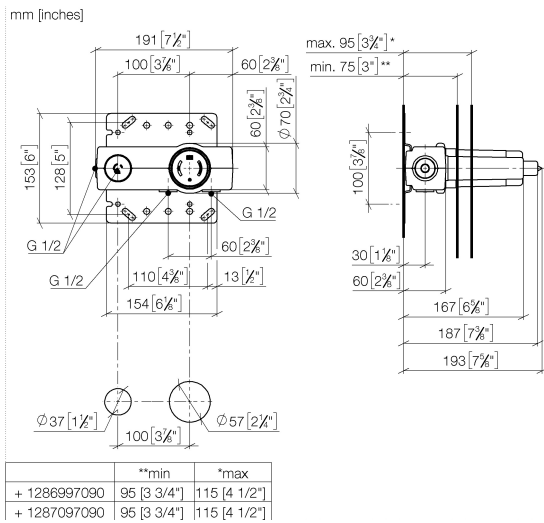

Concealed wall-mounted single-lever mixer -

35 860 970 90 Product version from 11/11/2021