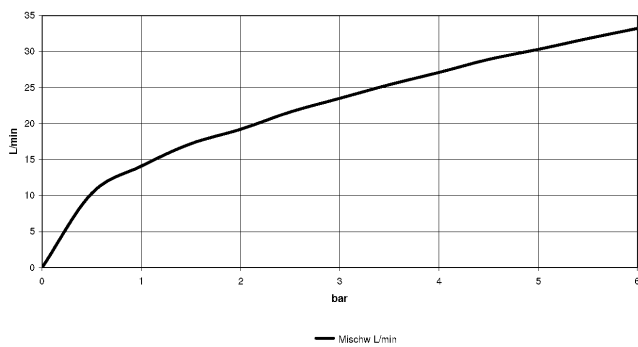

### Recommended miscellaneous

**Adapter for reversed water connections -** 12 880 970 90  
 • Not suitable for combining with META PURE (36 86X 664-FF).

### Flow rate chart