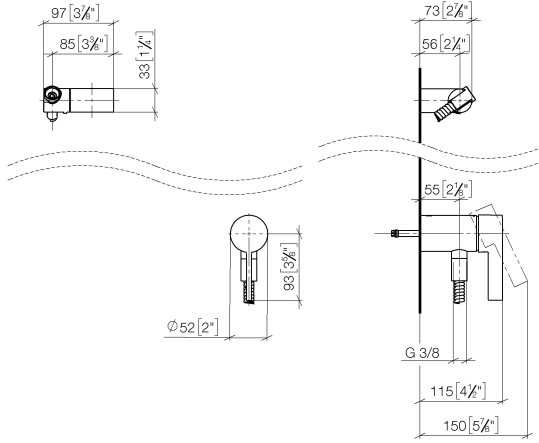

Concealed single-lever mixer with integrated shower connection with hand shower set without hand shower - Brushed Platinum

IMO

36 002 970

- metal shower hose 1750mm with integrated anti-twist protection
- WRAS 2011027

Required miscellaneous

Hand shower - Brushed Platinum 28 018 979-06

Required miscellaneous

Hand shower FlowReduce - 28 018 979-06
Brushed Platinum 0010

Concealed single-lever mixer with integrated shower connection with hand shower set without hand shower - Brushed Platinum

IMO

36 002 970
mm [inches]

Certificates

Belgaqua_21-025- WRAS_2011027. LGA_29928.
27_1.

36 002 970

Spare parts list

No.	Item Number	Name	Quantity used	Delivery time
1	28 060 970-06	Wall bracket swivel - Brushed Platinum	1	10
2	28 322 970-06	Metal shower hose 1/2" x 3/8" x 1750 mm - Brushed Platinum	1	2
3	36 050 970-06	Concealed single-lever mixer with integrated shower connection - Brushed Platinum	1	10