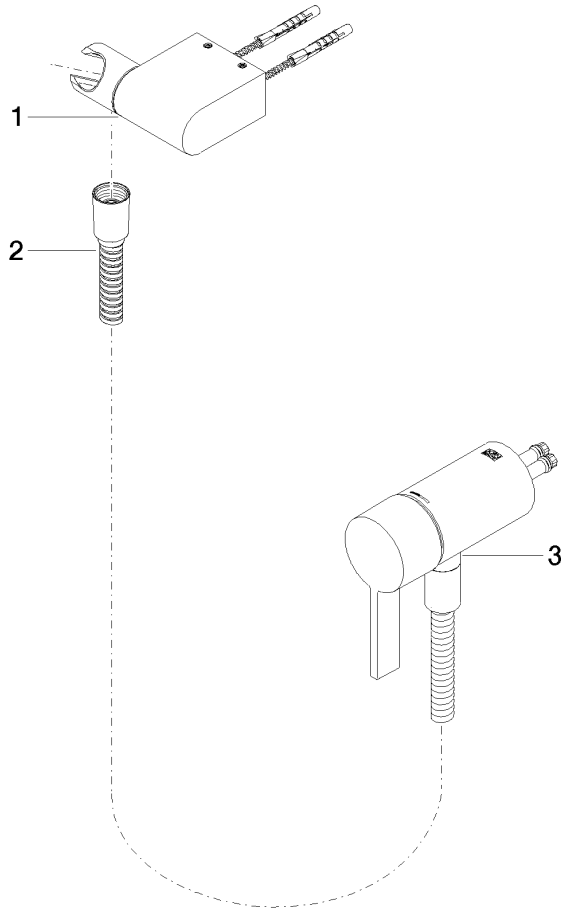

Concealed single-lever mixer with integrated shower connection with hand shower set without hand shower - Brushed Platinum

IMO

36 002 970

- metal shower hose 1750mm with integrated anti-twist protection
- WRAS 2011027

IMO

36 002 970
mm [inches]

Certificates

Belgaqua_21-025- WRAS_2011027. LGA_29928.
27_1.

36 002 970

Spare parts list

No.	Item Number	Name	Quantity used	Delivery time
1	28 060 970-06	Wall bracket swivel - Brushed Platinum	1	10
2	28 322 970-06	Metal shower hose 1/2" x 3/8" x 1750 mm - Brushed Platinum	1	2
3	36 050 970-06	Concealed single-lever mixer with integrated shower connection - Brushed Platinum	1	10