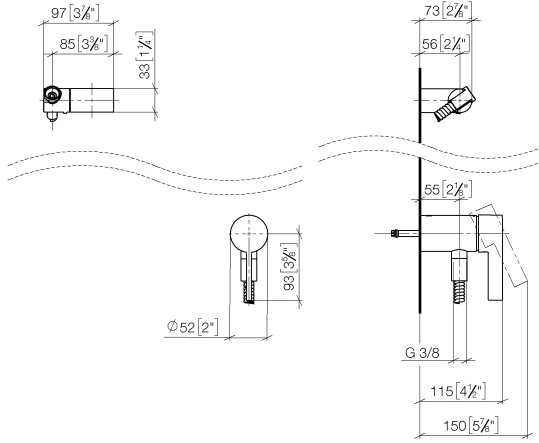

Concealed single-lever mixer with integrated shower connection with hand shower set without hand shower - Platinum

IMO

36 002 970

- metal shower hose 1750mm with integrated anti-twist protection
- This article does not include a hand shower!**
Intrinsic protection against back flow.

Concealed single-lever mixer with integrated shower connection with hand shower set without hand shower - Platinum

IMO

36 002 970
mm [inches]

Certificates

Belgaqua_21-025- WRAS_2011027. LGA_29928.
27_1.

36 002 970

Spare parts list

No.	Item Number	Name	Quantity used	Delivery time
1	28 060 970-08	Wall bracket swivel - Platinum	1	40
2	28 322 970-08	Metal shower hose 1/2" x 3/8" x 1750 mm - Platinum	1	40
3	36 050 970-08	Concealed single-lever mixer with integrated shower connection - Platinum	1	40