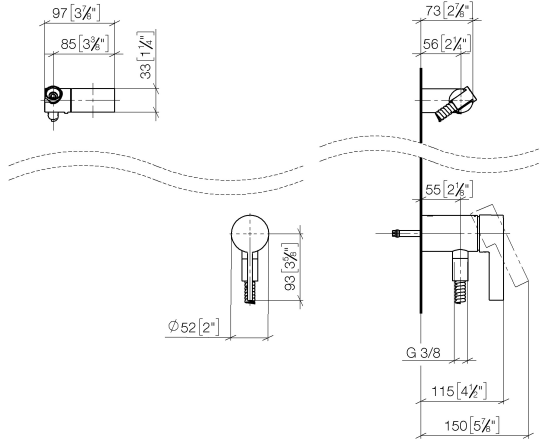

Concealed single-lever mixer with integrated shower connection with hand shower set without hand shower - Dark Chrome

IMO

36 002 970

- metal shower hose 1750mm with integrated anti-twist protection
- WRAS 2011027

This article does not include a hand shower!

Intrinsic protection against back flow.

Fits: IMO, LULU, MADISON, MEM, TARA, CL.1, LISSÉ, VAIA, META, CYO

	Dark Chrome	36 002 970-19
	Chrome	36 002 970-00
	Brushed Platinum	36 002 970-06
	Platinum	36 002 970-08
	Brushed Light Gold	36 002 970-27
	Brushed Durabronze (23kt Gold)	36 002 970-28
	Matte Black	36 002 970-33
	Brushed Bronze	36 002 970-42
	Brushed Champagne (22kt Gold)	36 002 970-46
	Champagne (22kt Gold)	36 002 970-47
	Brushed Chrome	36 002 970-93
	Brushed Dark Platinum	36 002 970-99

Concealed single-lever mixer with integrated shower connection with hand shower set without hand shower - Dark Chrome

IMO

36 002 970
mm [inches]

Concealed single-lever mixer with integrated shower connection with hand shower set without hand shower - Dark Chrome