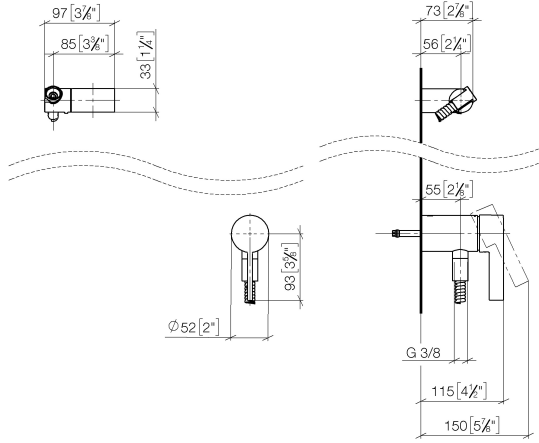

Concealed single-lever mixer with integrated shower connection with hand shower set without hand shower - Brushed Light Gold

IMO

36 002 970

- metal shower hose 1750mm with integrated anti-twist protection

This article does not include a hand shower!

Intrinsic protection against back flow.

Fits: IMO, LULU, MADISON, MEM, TARA, CL.1, LISSÉ, VAIA, META, CYO

	Brushed Light Gold	36 002 970-27
	Chrome	36 002 970-00
	Brushed Platinum	36 002 970-06
	Platinum	36 002 970-08
	Dark Chrome	36 002 970-19
	Brushed Durabronze (23kt Gold)	36 002 970-28
	Matte Black	36 002 970-33
	Brushed Bronze	36 002 970-42
	Brushed Champagne (22kt Gold)	36 002 970-46
	Champagne (22kt Gold)	36 002 970-47
	Brushed Chrome	36 002 970-93
	Brushed Dark Platinum	36 002 970-99

Concealed single-lever mixer with integrated shower connection with hand shower set without hand shower - Brushed Light Gold

IMO

36 002 970
mm [inches]

Concealed single-lever mixer with integrated shower connection with hand shower set without hand shower - Brushed Light Gold

IMO

36 002 970

Parts for other finishes can be found here: [Chrome](#)

Spare parts list

No.	Item Number	Name	Quantity used	Delivery time
1	28 060 970-27	Wall bracket swivel - Brushed Light Gold	1	30
2	28 322 970-27	Metal shower hose 1/2" x 3/8" x 1750 mm - Brushed Light Gold	1	30
3	36 050 970-27	Concealed single-lever mixer with integrated shower connection - Brushed Light Gold	1	30