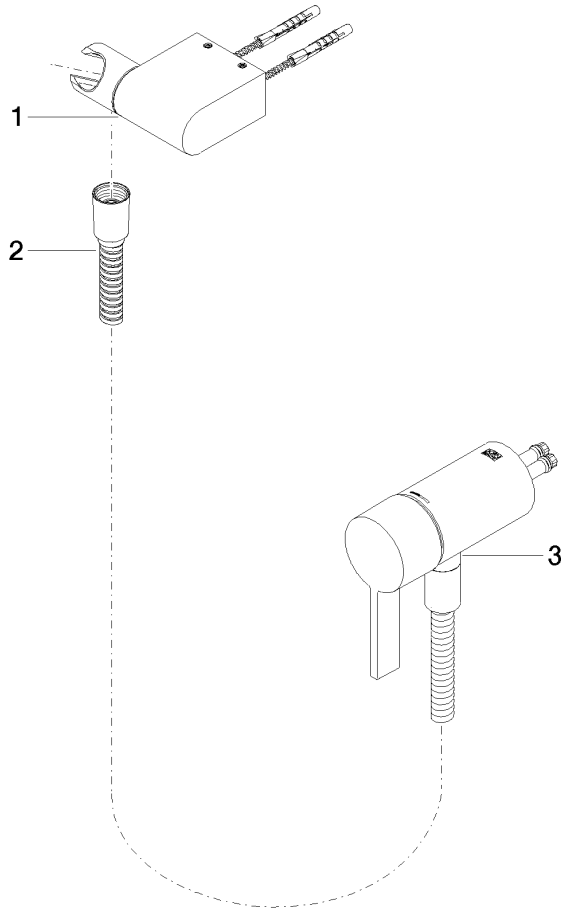

Concealed single-lever mixer with integrated shower connection with hand shower set without hand shower - Brushed Light Gold

IMO

36 002 970

- metal shower hose 1750mm with integrated anti-twist protection

Concealed single-lever mixer with integrated shower connection with hand shower set without hand shower - Brushed Light Gold

IMO

36 002 970
mm [inches]

Concealed single-lever mixer with integrated shower connection with hand shower set without hand shower - Brushed Light Gold

IMO

36 002 970

Parts for other finishes can be found here: [Chrome](#)

Spare parts list

No.	Item Number	Name	Quantity used	Delivery time
1	28 060 970-27	Wall bracket swivel - Brushed Light Gold	1	30
2	28 322 970-27	Metal shower hose 1/2" x 3/8" x 1750 mm - Brushed Light Gold	1	30
3	36 050 970-27	Concealed single-lever mixer with integrated shower connection - Brushed Light Gold	1	30