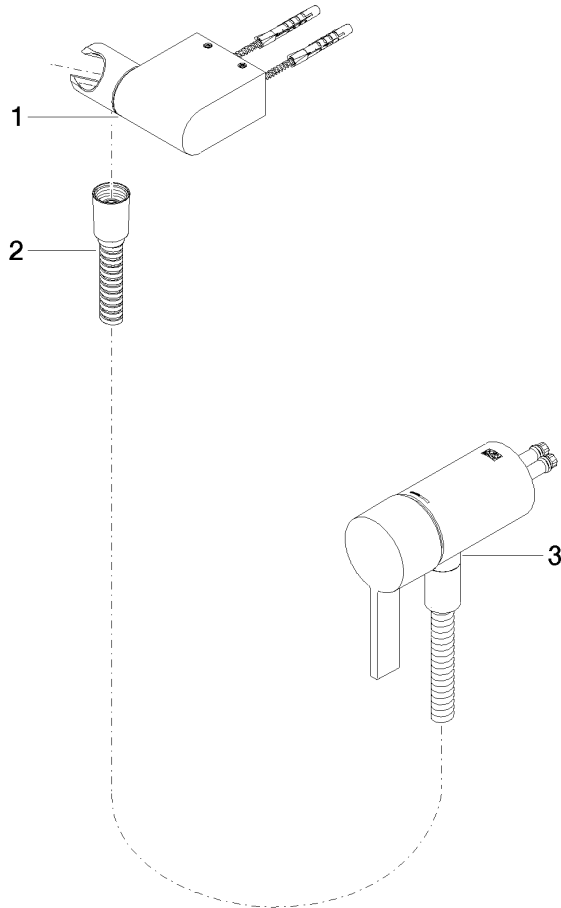

**Concealed single-lever mixer with integrated shower connection with hand shower set without hand shower - Brushed Durabronz (23kt Gold)**

IMO

36 002 970  
mm [inches]

**Certificates**

Belgaqua\_21-025- WRAS\_2011027. LGA\_29928.  
27\_1.

36 002 970

Spare parts list

No.	Item Number	Name	Quantity used	Delivery time
1	28 060 970-28	Wall bracket swivel - Brushed Durabron (23kt Gold)	1	20
2	28 322 970-28	Metal shower hose 1/2" x 3/8" x 1750 mm - Brushed Durabron (23kt Gold)	1	20
3	36 050 970-28	Concealed single-lever mixer with integrated shower connection - Brushed Durabron (23kt Gold)	1	20