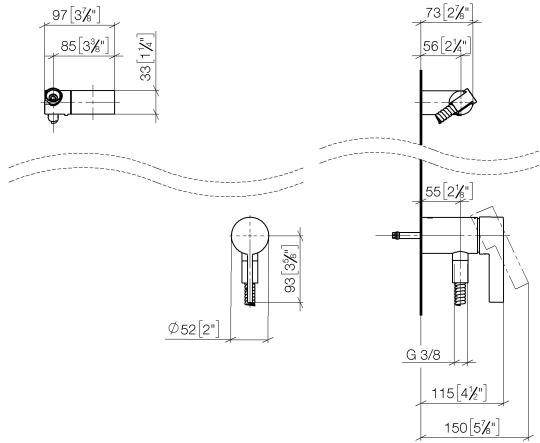

**Required miscellaneous**

	<b>Concealed wall mounting -</b> •max. recess depth 105 mm •min. recess depth 80 mm	35 050 970 90
--	---	---------------

**Required miscellaneous**

	<b>Hand shower - Brushed Durabronz (23kt Gold)</b>	28 018 979-28
--	--	---------------

**Concealed single-lever mixer with integrated shower connection with hand shower set without hand shower - Brushed Durabronz (23kt Gold)**

IMO

36 002 970  
mm [inches]

**Certificates**

Belgaqua\_21-025- WRAS\_2011027. LGA\_29928.  
27\_1.

36 002 970

Spare parts list

No.	Item Number	Name	Quantity used	Delivery time
1	28 060 970-28	Wall bracket swivel - Brushed Durabron (23kt Gold)	1	20
2	28 322 970-28	Metal shower hose 1/2" x 3/8" x 1750 mm - Brushed Durabron (23kt Gold)	1	20
3	36 050 970-28	Concealed single-lever mixer with integrated shower connection - Brushed Durabron (23kt Gold)	1	20