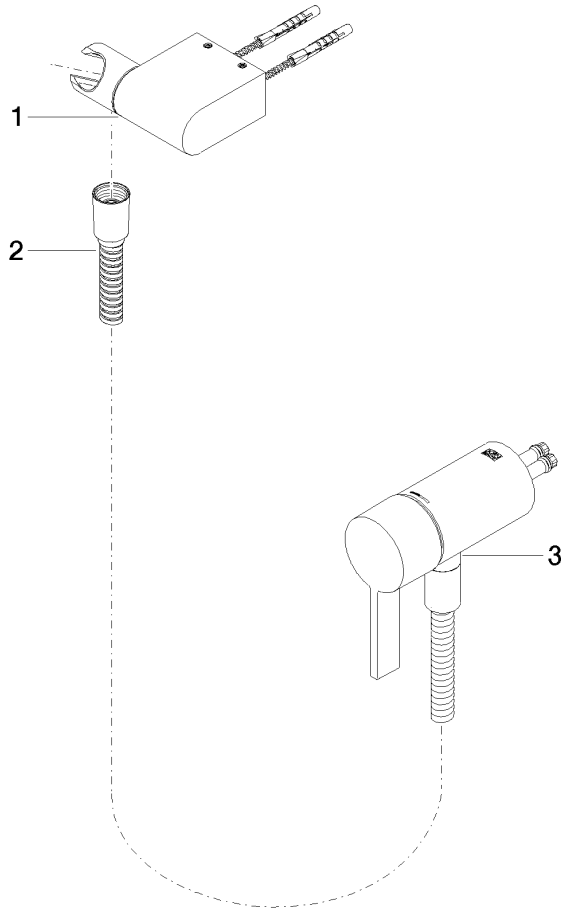

**Concealed single-lever mixer with integrated shower connection with hand shower set without hand shower - Matte Black**

IMO

36 002 970

- metal shower hose 1750mm with integrated anti-twist protection
- WRAS 2011027

**Hand shower FlowReduce - Matte Black**

28 018 979-33  
0010

**Concealed single-lever mixer with integrated shower connection with hand shower set without hand shower - Matte Black**

IMO

36 002 970  
mm [inches]

**Certificates**

Belgaqua\_21-025- WRAS\_2011027. LGA\_29928.  
27\_1.

36 002 970

Spare parts list

No.	Item Number	Name	Quantity used	Delivery time
1	28 060 970-33	Wall bracket swivel - Matte Black	1	30
2	28 322 970-33	Metal shower hose 1/2" x 3/8" x 1750 mm - Matte Black	1	2
3	36 050 970-33	Concealed single-lever mixer with integrated shower connection - Matte Black	1	30