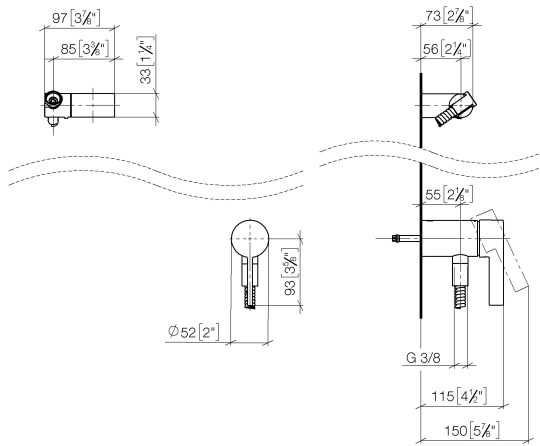

**Concealed single-lever mixer with integrated shower connection with hand shower set without hand shower - Matte Black**

IMO

36 002 970

- metal shower hose 1750mm with integrated anti-twist protection
- WRAS 2011027

**Hand shower FlowReduce - Matte Black**

28 018 979-33  
0010

**Concealed single-lever mixer with integrated shower connection with hand shower set without hand shower - Matte Black**

IMO

36 002 970  
mm [inches]

**Certificates**

Belgaqua\_21-025- WRAS\_2011027. LGA\_29928.  
27\_1.

36 002 970

Spare parts list

No.	Item Number	Name	Quantity used	Delivery time
1	28 060 970-33	Wall bracket swivel - Matte Black	1	30
2	28 322 970-33	Metal shower hose 1/2" x 3/8" x 1750 mm - Matte Black	1	2
3	36 050 970-33	Concealed single-lever mixer with integrated shower connection - Matte Black	1	30