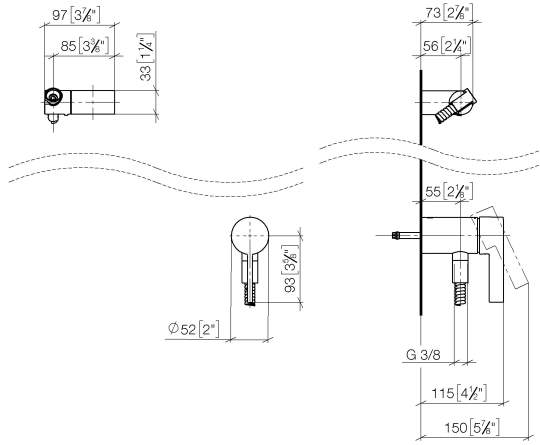

Required miscellaneous

	Concealed wall mounting - •min. recess depth 80 mm •max. recess depth 105 mm	35 050 970 90
---	---	---------------

Required miscellaneous

	Hand shower FlowReduce - Brushed Bronze	28 012 979-42 0010
---	--	-----------------------

Concealed single-lever mixer with integrated shower connection with hand shower set without hand shower - Brushed Bronze

IMO

36 002 970
mm [inches]

36 002 970

Spare parts list

No.	Item Number	Name	Quantity used	Delivery time
1	28 060 970-42	Wall bracket swivel - Brushed Bronze	1	30
2	28 322 970-42	Metal shower hose 1/2" x 3/8" x 1750 mm - Brushed Bronze	1	30
3	36 050 970-42	Concealed single-lever mixer with integrated shower connection - Brushed Bronze	1	30