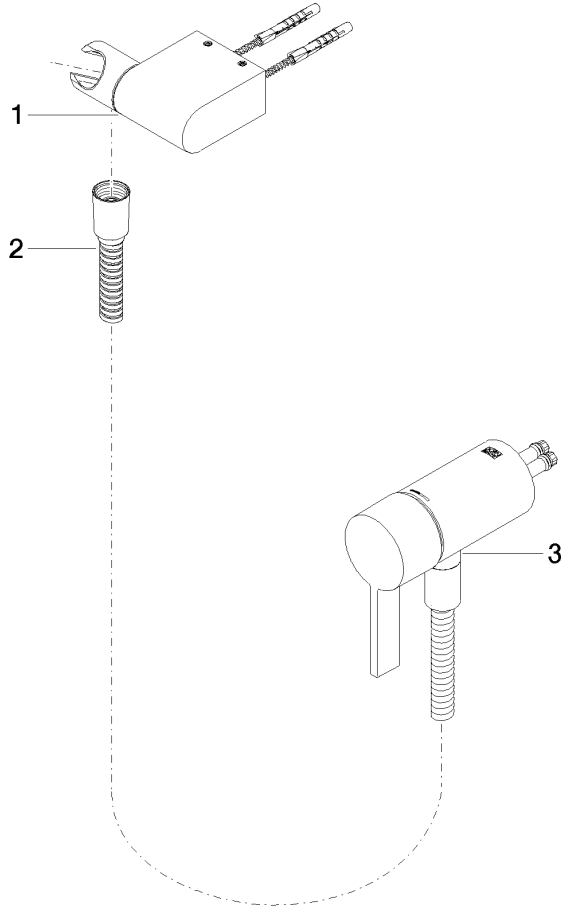

Concealed single-lever mixer with integrated shower connection with hand shower set without hand shower - Brushed Bronze

IMO

36 002 970

- metal shower hose 1750mm with integrated anti-twist protection
- This article does not include a hand shower!**
Intrinsic protection against back flow.

Concealed single-lever mixer with integrated shower connection with hand shower set without hand shower - Brushed Bronze

IMO

36 002 970
mm [inches]

36 002 970

Spare parts list

No.	Item Number	Name	Quantity used	Delivery time
1	28 060 970-42	Wall bracket swivel - Brushed Bronze	1	30
2	28 322 970-42	Metal shower hose 1/2" x 3/8" x 1750 mm - Brushed Bronze	1	30
3	36 050 970-42	Concealed single-lever mixer with integrated shower connection - Brushed Bronze	1	30