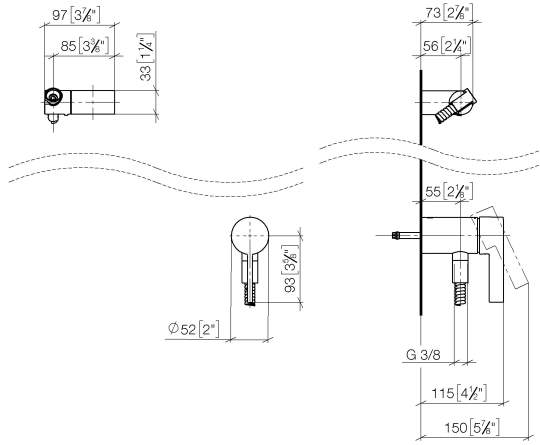

Concealed single-lever mixer with integrated shower connection with hand shower set without hand shower - Brushed Champagne (22kt Gold)

IMO

36 002 970

- metal shower hose 1750mm with integrated anti-twist protection
- WRAS 2011027

This article does not include a hand shower!

Intrinsic protection against back flow.

Fits: IMO, LULU, MADISON, MEM, TARA, CL.1, LISSÉ, VAIA, META, CYO

	Brushed Champagne (22kt Gold)	36 002 970-46
	Chrome	36 002 970-00
	Brushed Platinum	36 002 970-06
	Platinum	36 002 970-08
	Dark Chrome	36 002 970-19
	Brushed Light Gold	36 002 970-27
	Brushed Durabrass (23kt Gold)	36 002 970-28
	Matte Black	36 002 970-33
	Brushed Bronze	36 002 970-42
	Champagne (22kt Gold)	36 002 970-47
	Brushed Chrome	36 002 970-93
	Brushed Dark Platinum	36 002 970-99

Concealed single-lever mixer with integrated shower connection with hand shower set without hand shower - Brushed Champagne (22kt Gold)

IMO

36 002 970
mm [inches]

Concealed single-lever mixer with integrated shower connection with hand shower set without hand shower - Brushed Champagne (22kt Gold)

IMO

36 002 970

Parts for other finishes can be found here: [Chrome](#)

Spare parts list

No.	Item Number	Name	Quantity used	Delivery time
1	28 060 970-46	Wall bracket swivel - Brushed Champagne (22kt Gold)	1	30
2	28 322 970-46	Metal shower hose 1/2" x 3/8" x 1750 mm - Brushed Champagne (22kt Gold)	1	30
3	36 050 970-46	Concealed single-lever mixer with integrated shower connection - Brushed Champagne (22kt Gold)	1	30