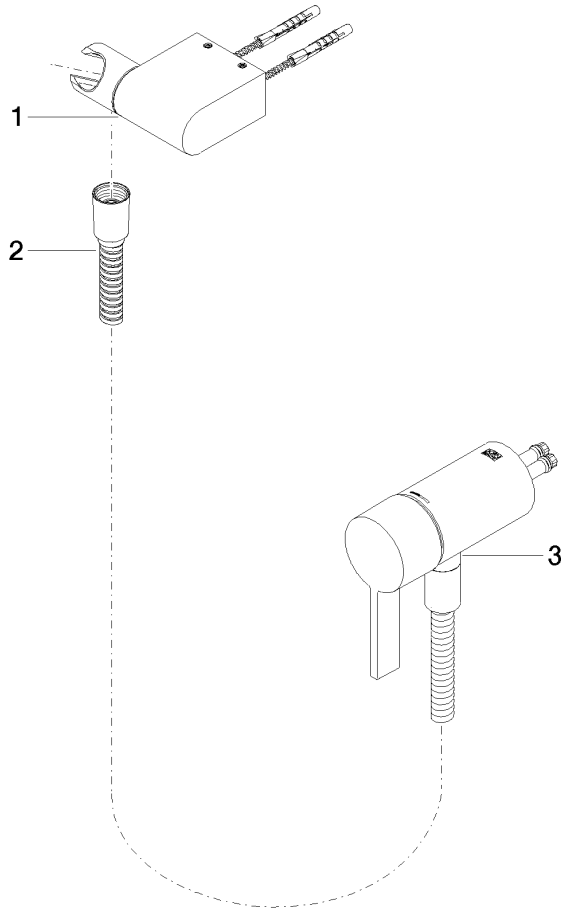

Concealed single-lever mixer with integrated shower connection with hand shower set without hand shower - Brushed Champagne (22kt Gold)

IMO

36 002 970

- metal shower hose 1750mm with integrated anti-twist protection
- WRAS 2011027

Concealed single-lever mixer with integrated shower connection with hand shower set without hand shower - Brushed Champagne (22kt Gold)

IMO

36 002 970
mm [inches]

Concealed single-lever mixer with integrated shower connection with hand shower set without hand shower - Brushed Champagne (22kt Gold)

IMO

36 002 970

Parts for other finishes can be found here: [Chrome](#)

Spare parts list

No.	Item Number	Name	Quantity used	Delivery time
1	28 060 970-46	Wall bracket swivel - Brushed Champagne (22kt Gold)	1	30
2	28 322 970-46	Metal shower hose 1/2" x 3/8" x 1750 mm - Brushed Champagne (22kt Gold)	1	30
3	36 050 970-46	Concealed single-lever mixer with integrated shower connection - Brushed Champagne (22kt Gold)	1	30