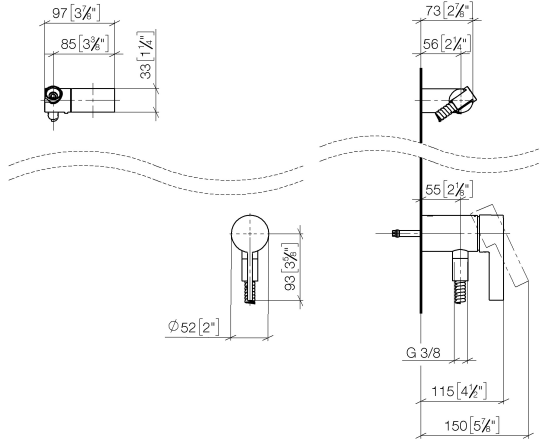

Concealed single-lever mixer with integrated shower connection with hand shower set without hand shower - Champagne (22kt Gold)

IMO

36 002 970

- metal shower hose 1750mm with integrated anti-twist protection
- WRAS 2011027

This article does not include a hand shower!

Intrinsic protection against back flow.

Fits: IMO, LULU, MADISON, MEM, TARA, CL.1, LISSÉ, VAIA, META, CYO

| | | |
|---|--------------------------------|---------------|
|  | Champagne (22kt Gold) | 36 002 970-47 |
|  | Chrome | 36 002 970-00 |
|  | Brushed Platinum | 36 002 970-06 |
|  | Platinum | 36 002 970-08 |
|  | Dark Chrome | 36 002 970-19 |
|  | Brushed Light Gold | 36 002 970-27 |
|  | Brushed Durabronze (23kt Gold) | 36 002 970-28 |
|  | Matte Black | 36 002 970-33 |
|  | Brushed Bronze | 36 002 970-42 |
|  | Brushed Champagne (22kt Gold) | 36 002 970-46 |
|  | Brushed Chrome | 36 002 970-93 |
|  | Brushed Dark Platinum | 36 002 970-99 |

Concealed single-lever mixer with integrated shower connection with hand shower set without hand shower - Champagne (22kt Gold)

IMO

36 002 970
mm [inches]

Concealed single-lever mixer with integrated shower connection with hand shower set without hand shower - Champagne (22kt Gold)

IMO

36 002 970
Parts for other
finishes can be found
here: [Chrome](#)

Spare parts list

| No. | Item Number | Name | Quantity used | Delivery time |
|-----|---------------|--|---------------|---------------|
| 1 | 28 060 970-47 | Wall bracket swivel - Champagne (22kt Gold) | 1 | 30 |
| 2 | 28 322 970-47 | Metal shower hose 1/2" x 3/8" x 1750 mm - Champagne (22kt Gold) | 1 | 30 |
| 3 | 36 050 970-47 | Concealed single-lever mixer with integrated shower connection - Champagne (22kt Gold) | 1 | 30 |