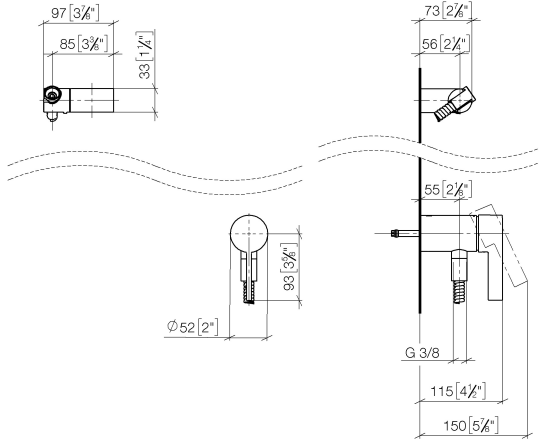

Concealed single-lever mixer with integrated shower connection with hand shower set without hand shower - Brushed Chrome

IMO

36 002 970

- metal shower hose 1750mm with integrated anti-twist protection
- This article does not include a hand shower!**
Intrinsic protection against back flow.

Required miscellaneous

- Concealed wall mounting -** 35 050 970 90
- min. recess depth 80 mm
 - max. recess depth 105 mm

Concealed single-lever mixer with integrated shower connection with hand shower set without hand shower - Brushed Chrome

IMO

36 002 970
mm [inches]

Certificates

Belgaqua_21-025- WRAS_2011027. LGA_29928.
27_1.

36 002 970

Spare parts list

No.	Item Number	Name	Quantity used	Delivery time
1	28 060 970-93	Wall bracket swivel - Brushed Chrome	1	20
2	28 322 970-93	Metal shower hose 1/2" x 3/8" x 1750 mm - Brushed Chrome	1	20
3	36 050 970-93	Concealed single-lever mixer with integrated shower connection - Brushed Chrome	1	20