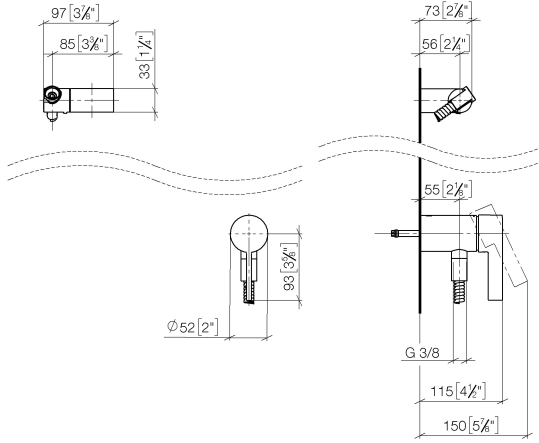

**Concealed single-lever mixer with integrated shower connection with hand shower set without hand shower - Brushed Dark Platinum**

IMO

36 002 970  
mm [inches]

**Certificates**

Belgaqua\_21-025- WRAS\_2011027. LGA\_29928.  
27\_1.

36 002 970

Spare parts list

No.	Item Number	Name	Quantity used	Delivery time
1	28 060 970-99	Wall bracket swivel - Brushed Dark Platinum	1	30
2	28 322 970-99	Metal shower hose 1/2" x 3/8" x 1750 mm - Brushed Dark Platinum	1	2
3	36 050 970-99	Concealed single-lever mixer with integrated shower connection - Brushed Dark Platinum	1	30