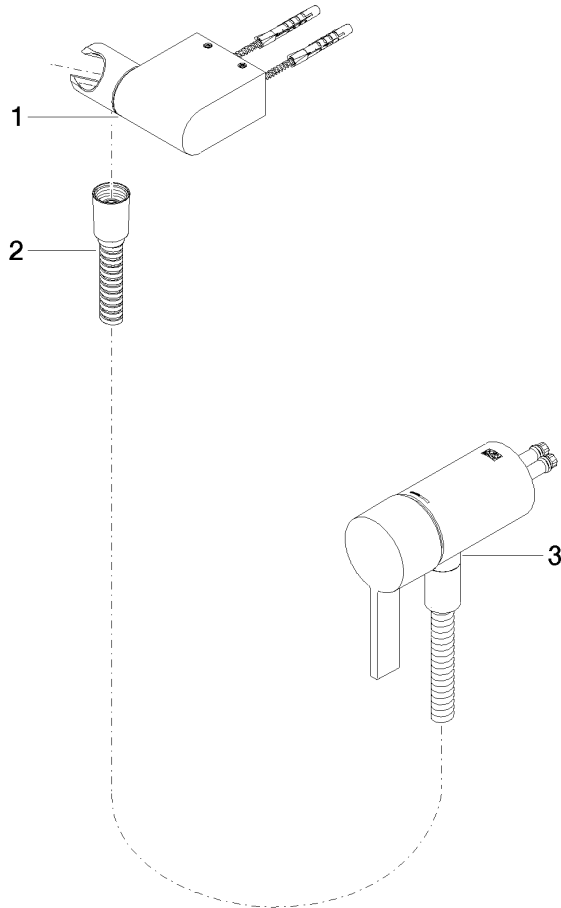

**Concealed single-lever mixer with integrated shower connection with hand shower set without hand shower - Brushed Dark Platinum**

IMO

36 002 970

- metal shower hose 1750mm with integrated anti-twist protection
- WRAS 2011027

**Concealed single-lever mixer with integrated shower connection with hand shower set without hand shower - Brushed Dark Platinum**

IMO

36 002 970  
mm [inches]

**Certificates**

Belgaqua\_21-025- WRAS\_2011027. LGA\_29928.  
27\_1.

36 002 970

Spare parts list

No.	Item Number	Name	Quantity used	Delivery time
1	28 060 970-99	Wall bracket swivel - Brushed Dark Platinum	1	30
2	28 322 970-99	Metal shower hose 1/2" x 3/8" x 1750 mm - Brushed Dark Platinum	1	2
3	36 050 970-99	Concealed single-lever mixer with integrated shower connection - Brushed Dark Platinum	1	30