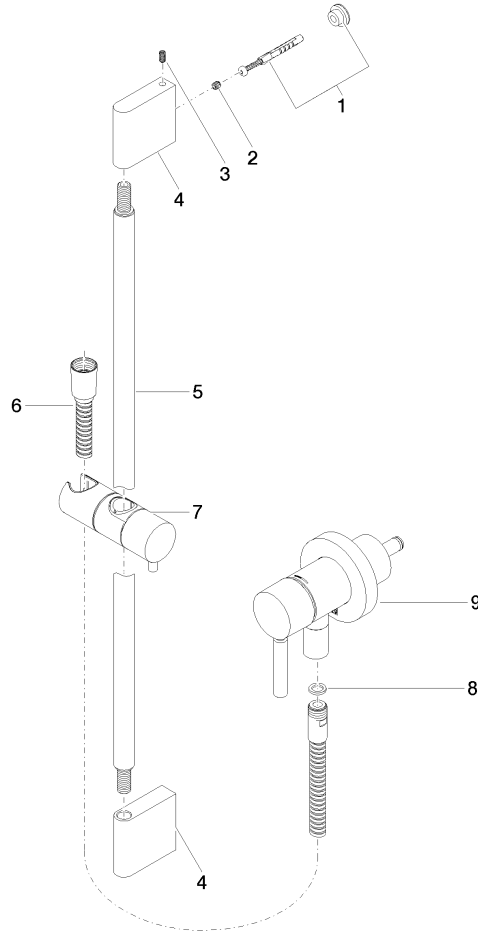

Concealed single-lever mixer with integrated shower connection with shower set without hand shower - Brushed Platinum

TARA

36 013 660

Fits: TARA, META

- cover plate Ø 78 mm
- metal shower hose 1750mm with integrated anti-twist protection
- slide bar
- WRAS 2011027

Required miscellaneous

	Hand shower FlowReduce - Brushed Platinum	28 018 979-06 0010
--	------------------------------------------------------	-----------------------

Concealed single-lever mixer with integrated shower connection with shower set without hand shower - Brushed Platinum

TARA

Certificates

Belgaqua_21-025- WRAS_2011027. LGA_29569.
27_1.

36 013 660

Spare parts list

No.	Item Number	Name	Quantity used	Delivery time
1	05 17 20 726 02 90	fixing set	1	2
2	09 31 11 049 90	pin	2	2
3	04 31 11 113 00 90	pin	2	2
4	08 17 97 054-06	holder	2	10
5	90 28 22 597 00-06	holder	1	10
6	28 322 970-06	Metal shower hose 1/2" x 3/8" x 1750 mm - Brushed Platinum	1	2
7	12 580 970-06	Slide unit - Brushed Platinum	1	10
8	90 14 20 026 00 90	seal	1	2
9	36 045 660-06	Concealed single-lever mixer with cover plate with integrated shower connection - Brushed Platinum	1	10