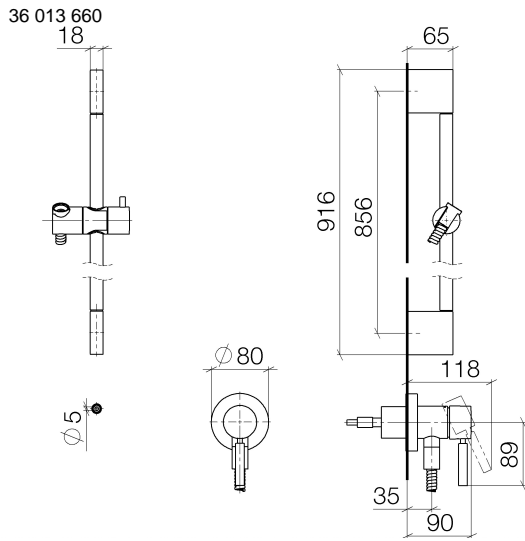

Concealed single-lever mixer with integrated shower connection with shower set without hand shower - Brushed Platinum

TARA

36 013 660

Fits: TARA, META

- cover plate Ø 78 mm
- metal shower hose 1750mm with integrated anti-twist protection
- slide bar
- WRAS 2011027

TARA

Certificates

Belgaqua_21-025- WRAS_2011027. LGA_29569.
27_1.

36 013 660

Spare parts list

No.	Item Number	Name	Quantity used	Delivery time
1	05 17 20 726 02 90	fixing set	1	2
2	09 31 11 049 90	pin	2	2
3	04 31 11 113 00 90	pin	2	2
4	08 17 97 054-06	holder	2	10
5	90 28 22 597 00-06	holder	1	10
6	28 322 970-06	Metal shower hose 1/2" x 3/8" x 1750 mm - Brushed Platinum	1	2
7	12 580 970-06	Slide unit - Brushed Platinum	1	10
8	90 14 20 026 00 90	seal	1	2
9	36 045 660-06	Concealed single-lever mixer with cover plate with integrated shower connection - Brushed Platinum	1	10