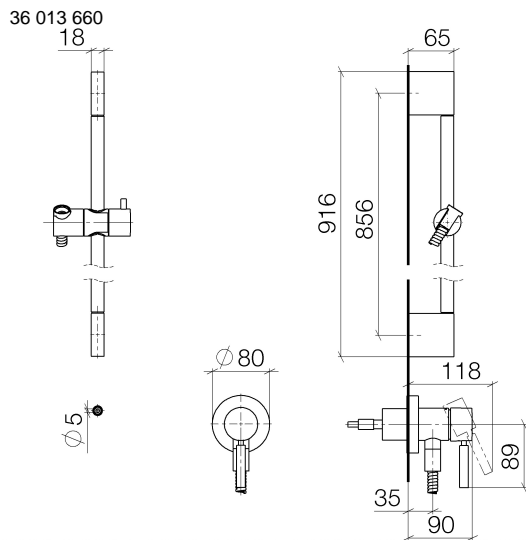

Concealed single-lever mixer with integrated shower connection with shower set without hand shower - Platinum

TARA

36 013 660

Fits: TARA, META

- cover plate Ø 78 mm
- metal shower hose 1750mm with integrated anti-twist protection
- slide bar

Concealed single-lever mixer with integrated shower connection with shower set without hand shower - Platinum

TARA

Certificates

Belgaqua_21-025- WRAS_2011027. LGA_29569.
27_1.

36 013 660

Spare parts list

No.	Item Number	Name	Quantity used	Delivery time
1	05 17 20 726 02 90	fixing set	1	2
2	09 31 11 049 90	pin	2	2
3	04 31 11 113 00 90	pin	2	2
4	08 17 97 054-08	holder	2	40
5	90 28 22 597 00-08	holder	1	-
Spare part can no longer be ordered, please order the replacement item				
6	28 322 970-08	Metal shower hose 1/2" x 3/8" x 1750 mm - Platinum	1	40
7	12 580 970-08	Slide unit - Platinum	1	40
8	90 14 20 026 00 90	seal	1	2
9	36 045 660-08	Concealed single-lever mixer with cover plate with integrated shower connection - Platinum	1	40