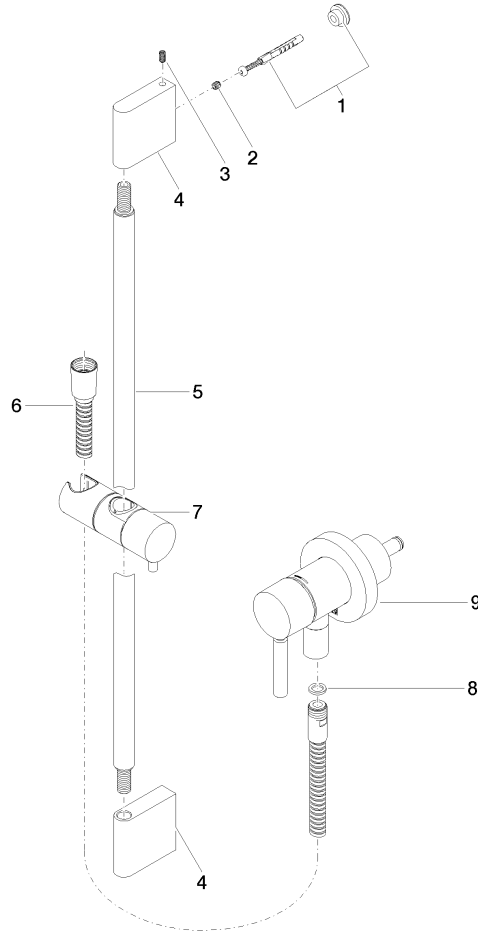

Concealed single-lever mixer with integrated shower connection with shower set without hand shower - Platinum

TARA

36 013 660

Fits: TARA, META

- cover plate Ø 78 mm
- metal shower hose 1750mm with integrated anti-twist protection
- slide bar

Required miscellaneous

	Concealed wall mounting - •max. recess depth 103 mm •min. recess depth 78 mm	35 003 970 90
--	---	---------------

Required miscellaneous

	Hand shower FlowReduce - Platinum	28 012 979-08 0010
--	--	--------------------

Concealed single-lever mixer with integrated shower connection with shower set without hand shower - Platinum

TARA

Certificates

Belgaqua_21-025- WRAS_2011027. LGA_29569.
27_1.

36 013 660

Spare parts list

No.	Item Number	Name	Quantity used	Delivery time
1	05 17 20 726 02 90	fixing set	1	2
2	09 31 11 049 90	pin	2	2
3	04 31 11 113 00 90	pin	2	2
4	08 17 97 054-08	holder	2	40
5	90 28 22 597 00-08	holder	1	-
Spare part can no longer be ordered, please order the replacement item				
6	28 322 970-08	Metal shower hose 1/2" x 3/8" x 1750 mm - Platinum	1	40
7	12 580 970-08	Slide unit - Platinum	1	40
8	90 14 20 026 00 90	seal	1	2
9	36 045 660-08	Concealed single-lever mixer with cover plate with integrated shower connection - Platinum	1	40