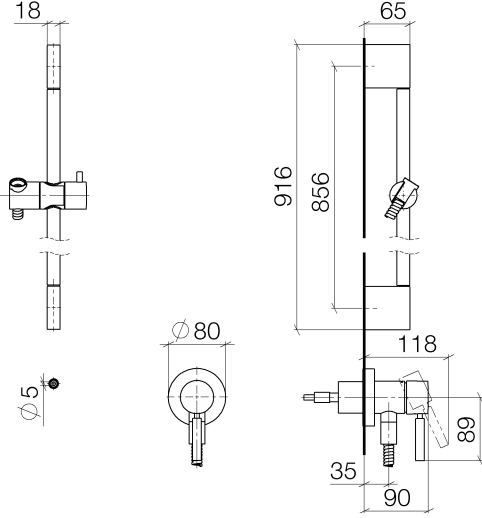

**Concealed single-lever mixer with integrated shower connection with shower set without hand shower - Dark Chrome**

TARA

36 013 660

Fits: TARA, META

- cover plate Ø 78 mm
- metal shower hose 1750mm with integrated anti-twist protection
- slide bar
- WRAS 2011027

This article does not include a hand shower!

Intrinsic protection against back flow.

Article cannot be extended, please check the depth of the installation location!

	Dark Chrome	36 013 660-19
	Chrome	36 013 660-00
	Brushed Platinum	36 013 660-06
	Platinum	36 013 660-08
	Brushed Light Gold	36 013 660-27
	Brushed Durabronze (23kt Gold)	36 013 660-28
	Matte Black	36 013 660-33
	Brushed Champagne (22kt Gold)	36 013 660-46
	Champagne (22kt Gold)	36 013 660-47
	Brushed Chrome	36 013 660-93
	Brushed Dark Platinum	36 013 660-99

Concealed single-lever mixer with integrated shower connection with shower set without hand shower - Dark Chrome

TARA

36 013 660

Concealed single-lever mixer with integrated shower connection with shower set without hand shower - Dark Chrome

TARA

36 013 660  
Parts for other  
finishes can be found  
here: [Chrome](#)