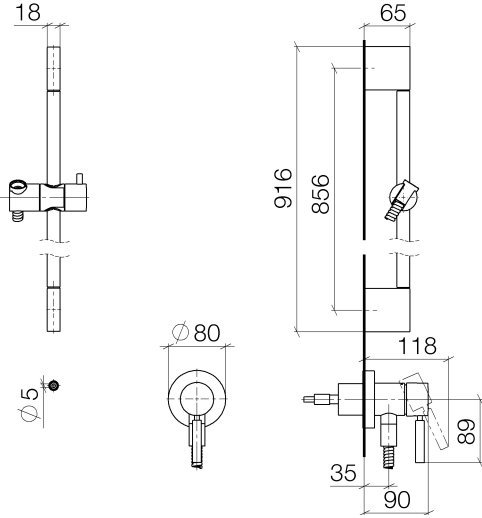

Concealed single-lever mixer with integrated shower connection with shower set without hand shower - Brushed Light Gold

TARA

36 013 660

Fits: TARA, META

- cover plate Ø 78 mm
- metal shower hose 1750mm with integrated anti-twist protection
- slide bar
- WRAS 2011027

Required miscellaneous

- Concealed wall mounting -** 35 003 970 90
- min. recess depth 78 mm
 - max. recess depth 103 mm

Concealed single-lever mixer with integrated shower connection with shower set without hand shower - Brushed Light Gold

TARA

36 013 660

36 013 660

Spare parts list

| No. | Item Number | Name | Quantity used | Delivery time |
|-----|--------------------|--|---------------|---------------|
| 1 | 05 17 20 726 02 90 | fixing set | 1 | 2 |
| 2 | 09 31 11 049 90 | pin | 2 | 2 |
| 3 | 04 31 11 113 00 90 | pin | 2 | 2 |
| 4 | 08 17 97 054-27 | holder | 2 | 60 |
| 5 | 90 28 22 597 00-27 | holder | 1 | 30 |
| 6 | 28 322 970-27 | Metal shower hose 1/2" x 3/8" x 1750 mm - Brushed Light Gold | 1 | 30 |
| 7 | 12 580 970-27 | Slide unit - Brushed Light Gold | 1 | 30 |
| 8 | 90 14 20 026 00 90 | seal | 1 | 2 |
| 9 | 36 045 660-27 | Concealed single-lever mixer with cover plate with integrated shower connection - Brushed Light Gold | 1 | 30 |