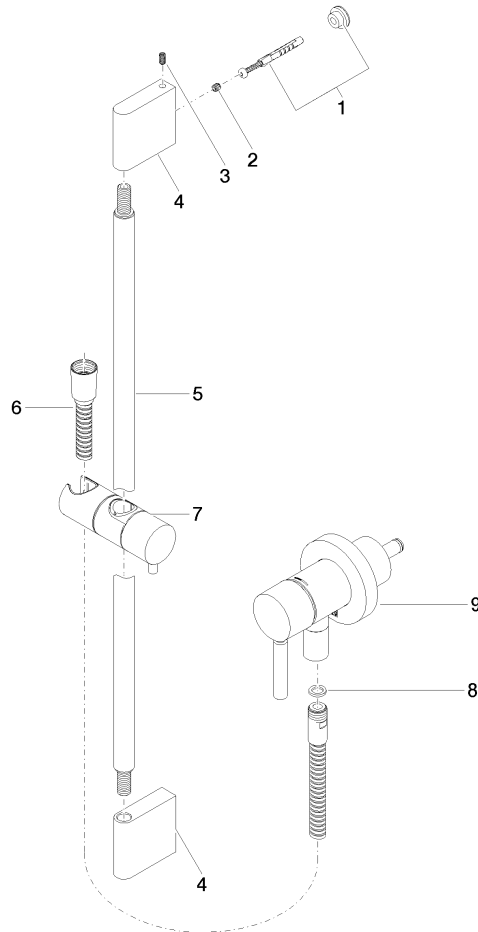

Concealed single-lever mixer with integrated shower connection with shower set without hand shower - Brushed Durabross (23kt Gold)

TARA

36 013 660

Fits: TARA, META

- cover plate Ø 78 mm
- metal shower hose 1750mm with integrated anti-twist protection
- slide bar

Required miscellaneous

	Concealed wall mounting - •max. recess depth 103 mm •min. recess depth 78 mm	35 003 970 90
--	---	---------------

Required miscellaneous

	Hand shower - Brushed Durabross (23kt Gold)	28 018 979-28
--	--	---------------

Concealed single-lever mixer with integrated shower connection with shower set without hand shower - Brushed Durabronz (23kt Gold)

TARA

Certificates

Belgaqua_21-025- WRAS_2011027. LGA_29569.
27_1.

36 013 660

Spare parts list

No.	Item Number	Name	Quantity used	Delivery time
1	05 17 20 726 02 90	fixing set	1	2
2	09 31 11 049 90	pin	2	2
3	04 31 11 113 00 90	pin	2	2
4	08 17 97 054-28	holder	2	20
5	90 28 22 597 00-28	holder	1	-
Spare part can no longer be ordered, please order the replacement item				
6	28 322 970-28	Metal shower hose 1/2" x 3/8" x 1750 mm - Brushed Durabron (23kt Gold)	1	20
7	12 580 970-28	Slide unit - Brushed Durabron (23kt Gold)	1	20
8	90 14 20 026 00 90	seal	1	2
9	36 045 660-28	Concealed single-lever mixer with cover plate with integrated shower connection - Brushed Durabron (23kt Gold)	1	20