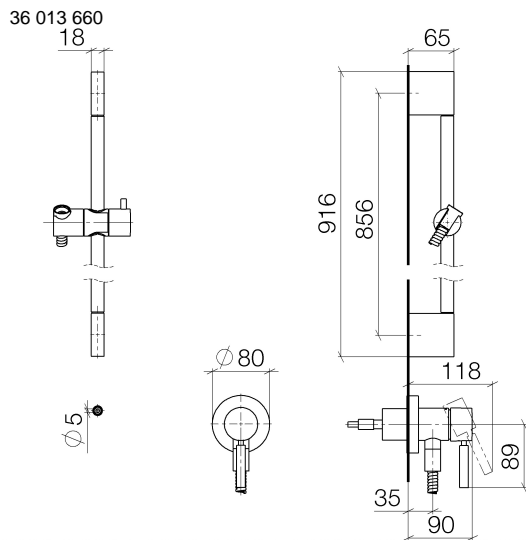

Concealed single-lever mixer with integrated shower connection with shower set without hand shower - Brushed Durabross (23kt Gold)

TARA

36 013 660

Fits: TARA, META

- cover plate Ø 78 mm
- metal shower hose 1750mm with integrated anti-twist protection
- slide bar

Required miscellaneous

	Concealed wall mounting - •max. recess depth 103 mm •min. recess depth 78 mm	35 003 970 90
--	---	---------------

Required miscellaneous

	Hand shower - Brushed Durabross (23kt Gold)	28 018 979-28
--	--	---------------

Concealed single-lever mixer with integrated shower connection with shower set without hand shower - Brushed Durabronz (23kt Gold)

TARA

Certificates

Belgaqua_21-025- WRAS_2011027. LGA_29569.
27_1.

36 013 660

Spare parts list

No.	Item Number	Name	Quantity used	Delivery time
1	05 17 20 726 02 90	fixing set	1	2
2	09 31 11 049 90	pin	2	2
3	04 31 11 113 00 90	pin	2	2
4	08 17 97 054-28	holder	2	20
5	90 28 22 597 00-28	holder	1	-
Spare part can no longer be ordered, please order the replacement item				
6	28 322 970-28	Metal shower hose 1/2" x 3/8" x 1750 mm - Brushed Durabron (23kt Gold)	1	20
7	12 580 970-28	Slide unit - Brushed Durabron (23kt Gold)	1	20
8	90 14 20 026 00 90	seal	1	2
9	36 045 660-28	Concealed single-lever mixer with cover plate with integrated shower connection - Brushed Durabron (23kt Gold)	1	20