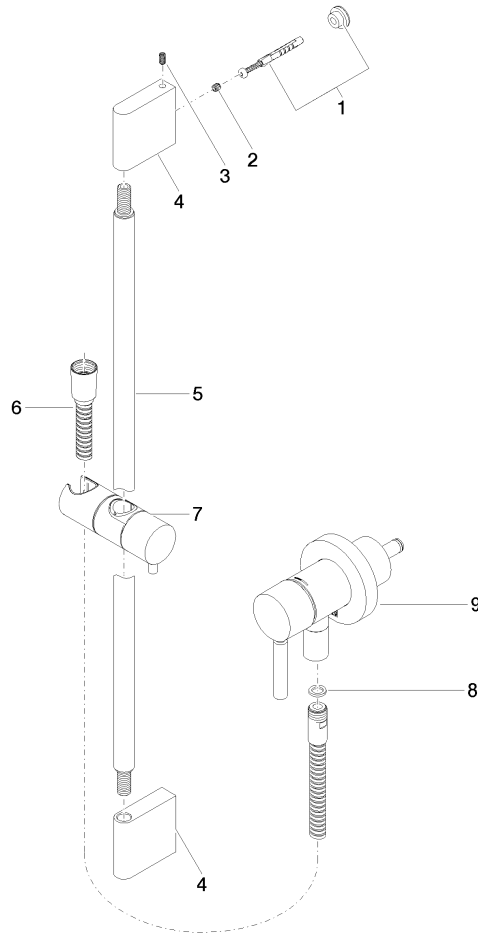

Concealed single-lever mixer with integrated shower connection with shower set without hand shower - Matte Black

TARA

36 013 660

Fits: TARA, META

- cover plate Ø 78 mm
- metal shower hose 1750mm with integrated anti-twist protection
- slide bar

Concealed single-lever mixer with integrated shower connection with shower set without hand shower - Matte Black

TARA

Certificates

Belgaqua_21-025- WRAS_2011027. LGA_29569.
27_1.

36 013 660

Spare parts list

No.	Item Number	Name	Quantity used	Delivery time
1	05 17 20 726 02 90	fixing set	1	2
2	09 31 11 049 90	pin	2	2
3	04 31 11 113 00 90	pin	2	2
4	08 17 97 054-33	holder	2	30
5	90 28 22 597 00-33	holder	1	30
6	28 322 970-33	Metal shower hose 1/2" x 3/8" x 1750 mm - Matte Black	1	2
7	12 580 970-33	Slide unit - Matte Black	1	10
8	90 14 20 026 00 90	seal	1	2
9	36 045 660-33	Concealed single-lever mixer with cover plate with integrated shower connection - Matte Black	1	10