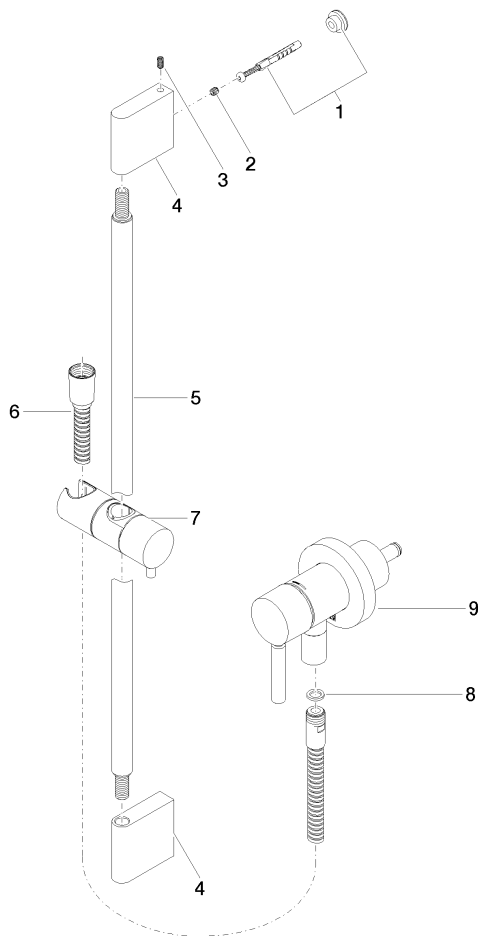

Concealed single-lever mixer with integrated shower connection with shower set without hand shower - Brushed Champagne (22kt Gold)

TARA

36 013 660

Fits: TARA, META

- cover plate Ø 78 mm
- metal shower hose 1750mm with integrated anti-twist protection
- slide bar
- WRAS 2011027

Concealed single-lever mixer with integrated shower connection with shower set without hand shower - Brushed Champagne (22kt Gold)

TARA

36 013 660

Concealed single-lever mixer with integrated shower connection with shower set without hand shower - Brushed Champagne (22kt Gold)

TARA

36 013 660
Parts for other
finishes can be found
here: [Chrome](#)

Spare parts list

No.	Item Number	Name	Quantity used	Delivery time
1	05 17 20 726 02 90	fixing set	1	2
2	09 31 11 049 90	pin	2	2
3	04 31 11 113 00 90	pin	2	2
4	08 17 97 054-46	holder	2	30
5	90 28 22 597 00-46	holder	1	30
6	28 322 970-46	Metal shower hose 1/2" x 3/8" x 1750 mm - Brushed Champagne (22kt Gold)	1	30
7	12 580 970-46	Slide unit - Brushed Champagne (22kt Gold)	1	30
8	90 14 20 026 00 90	seal	1	2
9	36 045 660-46	Concealed single-lever mixer with cover plate with integrated shower connection - Brushed Champagne (22kt Gold)	1	30