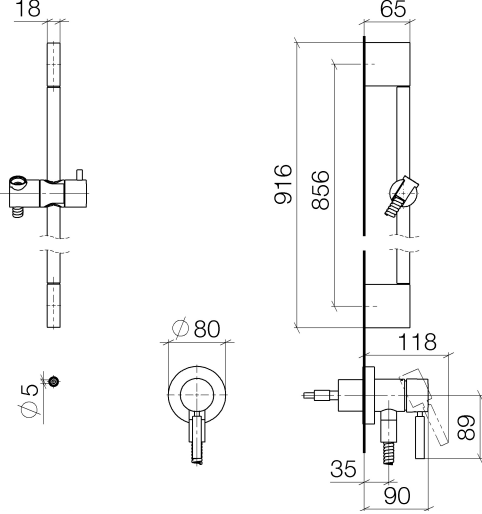

Concealed single-lever mixer with integrated shower connection with shower set without hand shower - Brushed Champagne (22kt Gold)

TARA

36 013 660

Fits: TARA, META

- cover plate Ø 78 mm
- metal shower hose 1750mm with integrated anti-twist protection
- slide bar
- WRAS 2011027

This article does not include a hand shower!

Intrinsic protection against back flow.

Article cannot be extended, please check the depth of the installation location!

	Brushed Champagne (22kt Gold)	36 013 660-46
	Chrome	36 013 660-00
	Brushed Platinum	36 013 660-06
	Platinum	36 013 660-08
	Dark Chrome	36 013 660-19
	Brushed Light Gold	36 013 660-27
	Brushed Durabrass (23kt Gold)	36 013 660-28
	Matte Black	36 013 660-33
	Champagne (22kt Gold)	36 013 660-47
	Brushed Chrome	36 013 660-93
	Brushed Dark Platinum	36 013 660-99

Concealed single-lever mixer with integrated shower connection with shower set without hand shower - Brushed Champagne (22kt Gold)

TARA

36 013 660

Concealed single-lever mixer with integrated shower connection with shower set without hand shower - Brushed Champagne (22kt Gold)

TARA

36 013 660
Parts for other
finishes can be found
here: [Chrome](#)

Spare parts list

No.	Item Number	Name	Quantity used	Delivery time
1	05 17 20 726 02 90	fixing set	1	2
2	09 31 11 049 90	pin	2	2
3	04 31 11 113 00 90	pin	2	2
4	08 17 97 054-46	holder	2	30
5	90 28 22 597 00-46	holder	1	30
6	28 322 970-46	Metal shower hose 1/2" x 3/8" x 1750 mm - Brushed Champagne (22kt Gold)	1	30
7	12 580 970-46	Slide unit - Brushed Champagne (22kt Gold)	1	30
8	90 14 20 026 00 90	seal	1	2
9	36 045 660-46	Concealed single-lever mixer with cover plate with integrated shower connection - Brushed Champagne (22kt Gold)	1	30