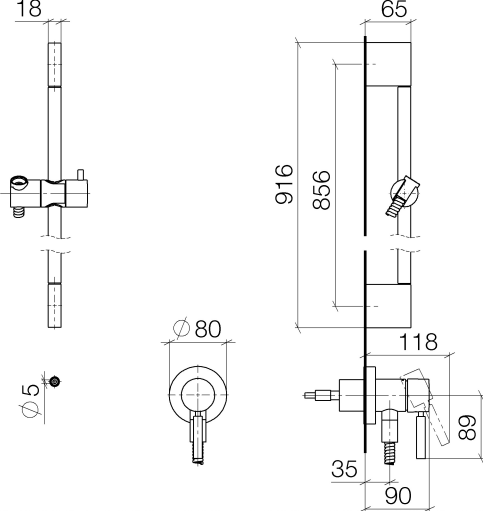

Concealed single-lever mixer with integrated shower connection with shower set without hand shower - Champagne (22kt Gold)

TARA

36 013 660

Fits: TARA, META

- cover plate Ø 78 mm
- metal shower hose 1750mm with integrated anti-twist protection
- slide bar
- WRAS 2011027

This article does not include a hand shower!

Intrinsic protection against back flow.

Article cannot be extended, please check the depth of the installation location!

	Champagne (22kt Gold)	36 013 660-47
	Chrome	36 013 660-00
	Brushed Platinum	36 013 660-06
	Platinum	36 013 660-08
	Dark Chrome	36 013 660-19
	Brushed Light Gold	36 013 660-27
	Brushed Durabronze (23kt Gold)	36 013 660-28
	Matte Black	36 013 660-33
	Brushed Champagne (22kt Gold)	36 013 660-46
	Brushed Chrome	36 013 660-93
	Brushed Dark Platinum	36 013 660-99

Concealed single-lever mixer with integrated shower connection with shower set without hand shower - Champagne (22kt Gold)

TARA

36 013 660

Concealed single-lever mixer with integrated shower connection with shower set without hand shower - Champagne (22kt Gold)

TARA

36 013 660

Parts for other finishes can be found here: [Chrome](#)

Spare parts list

No.	Item Number	Name	Quantity used	Delivery time
1	05 17 20 726 02 90	fixing set	1	2
2	09 31 11 049 90	pin	2	2
3	04 31 11 113 00 90	pin	2	2
4	08 17 97 054-47	holder	2	30
5	90 28 22 597 00-47	holder	1	30
6	28 322 970-47	Metal shower hose 1/2" x 3/8" x 1750 mm - Champagne (22kt Gold)	1	30
7	12 580 970-47	Slide unit - Champagne (22kt Gold)	1	30
8	90 14 20 026 00 90	seal	1	2
9	36 045 660-47	Concealed single-lever mixer with cover plate with integrated shower connection - Champagne (22kt Gold)	1	30