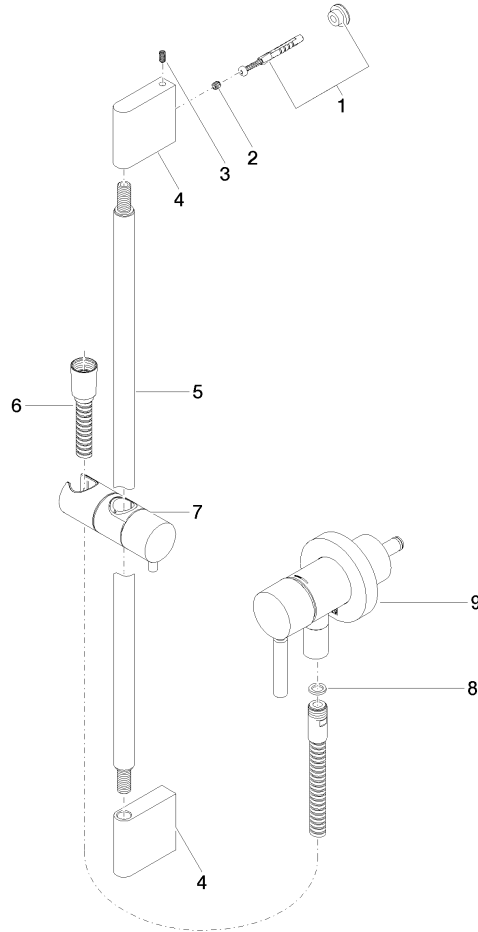

Concealed single-lever mixer with integrated shower connection with shower set without hand shower - Champagne (22kt Gold)

TARA

36 013 660

Fits: TARA, META

- cover plate Ø 78 mm
- metal shower hose 1750mm with integrated anti-twist protection
- slide bar
- WRAS 2011027

Concealed single-lever mixer with integrated shower connection with shower set without hand shower - Champagne (22kt Gold)

TARA

36 013 660

Concealed single-lever mixer with integrated shower connection with shower set without hand shower - Champagne (22kt Gold)

TARA

36 013 660

Parts for other finishes can be found here: [Chrome](#)

Spare parts list

No.	Item Number	Name	Quantity used	Delivery time
1	05 17 20 726 02 90	fixing set	1	2
2	09 31 11 049 90	pin	2	2
3	04 31 11 113 00 90	pin	2	2
4	08 17 97 054-47	holder	2	30
5	90 28 22 597 00-47	holder	1	30
6	28 322 970-47	Metal shower hose 1/2" x 3/8" x 1750 mm - Champagne (22kt Gold)	1	30
7	12 580 970-47	Slide unit - Champagne (22kt Gold)	1	30
8	90 14 20 026 00 90	seal	1	2
9	36 045 660-47	Concealed single-lever mixer with cover plate with integrated shower connection - Champagne (22kt Gold)	1	30