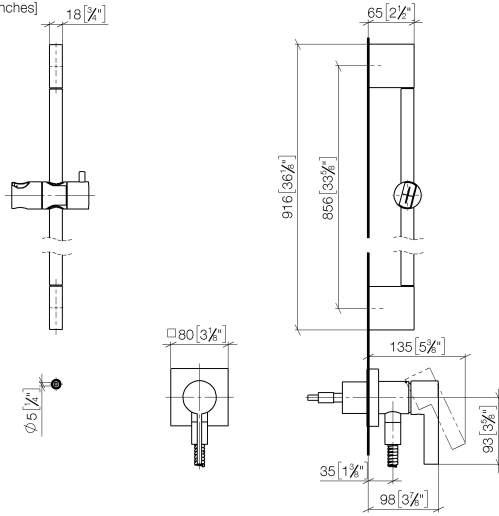

Concealed single-lever mixer with integrated shower connection with shower set without hand shower - Matte Black

IMO

36 013 970

Fits: IMO, MEM, CL.1

- cover plate 80 x 80 mm
- metal shower hose 1750mm with integrated anti-twist protection
- slide bar
- Pipe diameter 18 mm
- WRAS 2011027

This article does not include a hand shower!

Intrinsic protection against back flow.

Article cannot be extended, please check the depth of the installation location!

| | | |
|--|--------------------------------|---------------|
|  | Matte Black | 36 013 970-33 |
|  | Chrome | 36 013 970-00 |
|  | Brushed Platinum | 36 013 970-06 |
|  | Platinum | 36 013 970-08 |
|  | Dark Chrome | 36 013 970-19 |
|  | Brushed Durabronze (23kt Gold) | 36 013 970-28 |
|  | Brushed Champagne (22kt Gold) | 36 013 970-46 |
|  | Champagne (22kt Gold) | 36 013 970-47 |
|  | Brushed Chrome | 36 013 970-93 |
|  | Brushed Dark Platinum | 36 013 970-99 |

Concealed single-lever mixer with integrated shower connection with shower set without hand shower - Matte Black

IMO

36 013 970

mm [inches]

Concealed single-lever mixer with integrated shower connection with shower set without hand shower - Matte Black