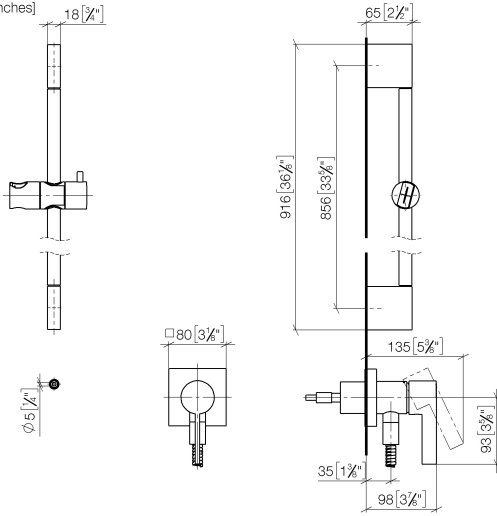

**Concealed single-lever mixer with integrated shower connection with shower set without hand shower - Brushed Champagne (22kt Gold)**

IMO

36 013 970

Fits: IMO, MEM, CL.1

- cover plate 80 x 80 mm
- metal shower hose 1750mm with integrated anti-twist protection
- slide bar
- Pipe diameter 18 mm
- WRAS 2011027

This article does not include a hand shower!

Intrinsic protection against back flow.

Article cannot be extended, please check the depth of the installation location!

	Brushed Champagne (22kt Gold)	36 013 970-46
	Chrome	36 013 970-00
	Brushed Platinum	36 013 970-06
	Platinum	36 013 970-08
	Dark Chrome	36 013 970-19
	Brushed Durabronze (23kt Gold)	36 013 970-28
	Matte Black	36 013 970-33
	Champagne (22kt Gold)	36 013 970-47
	Brushed Chrome	36 013 970-93
	Brushed Dark Platinum	36 013 970-99

Concealed single-lever mixer with integrated shower connection with shower set without hand shower - Brushed Champagne (22kt Gold)

IMO

36 013 970

mm [inches]

**Concealed single-lever mixer with integrated shower connection with shower set without hand shower - Brushed Champagne (22kt Gold)**

IMO

36 013 970

Parts for other finishes can be found here: [Chrome](#)

**Spare parts list**

No.	Item Number	Name	Quantity used	Delivery time
1	05 17 20 726 02 90	fixing set	1	2
2	09 31 11 049 90	pin	2	2
3	04 31 11 113 00 90	pin	2	2
4	08 17 97 054-46	holder	2	30
5	90 28 22 597 00-46	holder	1	30
6	28 322 970-46	Metal shower hose 1/2" x 3/8" x 1750 mm - Brushed Champagne (22kt Gold)	1	30
7	12 580 970-46	Slide unit - Brushed Champagne (22kt Gold)	1	30
8	90 14 20 026 00 90	seal	1	2
9	36 045 970-46	Concealed single-lever mixer with cover plate with integrated shower connection - Brushed Champagne (22kt Gold)	1	30