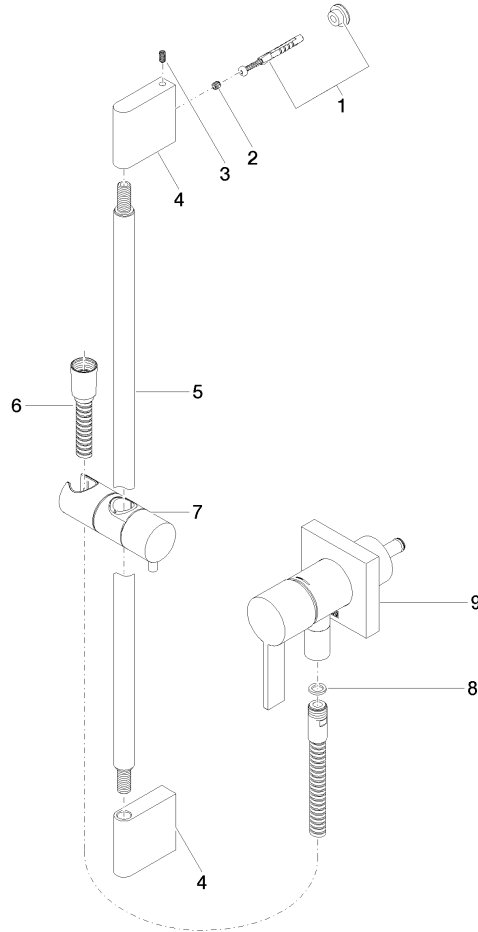

**Concealed single-lever mixer with integrated shower connection with shower set without hand shower - Brushed Champagne (22kt Gold)**

IMO

36 013 970

Fits: IMO, MEM, CL.1

- cover plate 80 x 80 mm
- metal shower hose 1750mm with integrated anti-twist protection
- slide bar
- Pipe diameter 18 mm
- WRAS 2011027

Concealed single-lever mixer with integrated shower connection with shower set without hand shower - Brushed Champagne (22kt Gold)

IMO

36 013 970

mm [inches]

**Concealed single-lever mixer with integrated shower connection with shower set without hand shower - Brushed Champagne (22kt Gold)**

IMO

36 013 970

Parts for other finishes can be found here: [Chrome](#)

**Spare parts list**

No.	Item Number	Name	Quantity used	Delivery time
1	05 17 20 726 02 90	fixing set	1	2
2	09 31 11 049 90	pin	2	2
3	04 31 11 113 00 90	pin	2	2
4	08 17 97 054-46	holder	2	30
5	90 28 22 597 00-46	holder	1	30
6	28 322 970-46	Metal shower hose 1/2" x 3/8" x 1750 mm - Brushed Champagne (22kt Gold)	1	30
7	12 580 970-46	Slide unit - Brushed Champagne (22kt Gold)	1	30
8	90 14 20 026 00 90	seal	1	2
9	36 045 970-46	Concealed single-lever mixer with cover plate with integrated shower connection - Brushed Champagne (22kt Gold)	1	30