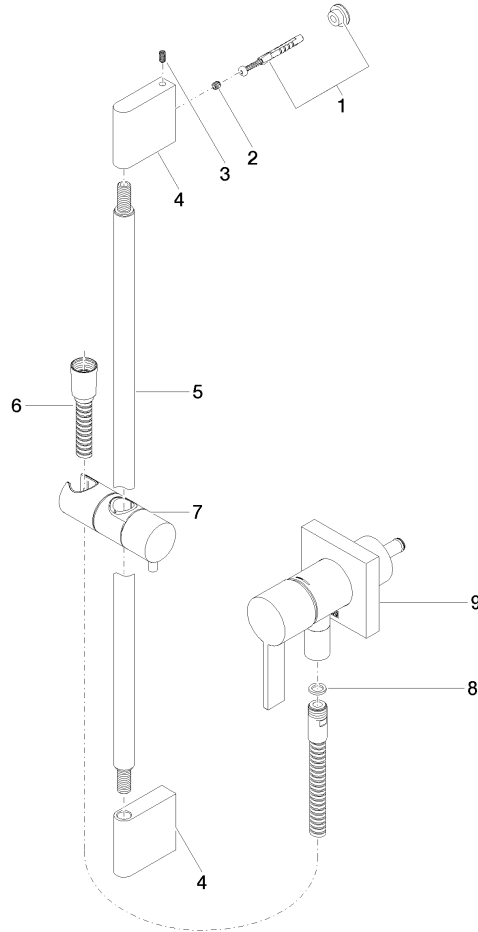

Concealed single-lever mixer with integrated shower connection with shower set without hand shower - Brushed Chrome

IMO

36 013 970

Fits: IMO, MEM, CL.1

- cover plate 80 x 80 mm
- metal shower hose 1750mm with integrated anti-twist protection
- slide bar
- Pipe diameter 18 mm
- WRAS 2011027

Required miscellaneous

- Concealed wall mounting -** 35 003 970 90
- max. recess depth 103 mm
 - min. recess depth 78 mm

Concealed single-lever mixer with integrated shower connection with shower set without hand shower - Brushed Chrome

IMO

Certificates

Belgaqua_21-025- WRAS_2011027. LGA_29569.
27_1.

36 013 970

Spare parts list

No.	Item Number	Name	Quantity used	Delivery time
1	05 17 20 726 02 90	fixing set	1	2
2	09 31 11 049 90	pin	2	2
3	04 31 11 113 00 90	pin	2	2
4	08 17 97 054-93	holder	2	20
5	90 28 22 597 00-93	holder	1	20
6	28 322 970-93	Metal shower hose 1/2" x 3/8" x 1750 mm - Brushed Chrome	1	20
7	12 580 970-93	Slide unit - Brushed Chrome	1	20
8	90 14 20 026 00 90	seal	1	2
9	36 045 970-93	Concealed single-lever mixer with cover plate with integrated shower connection - Brushed Chrome	1	20