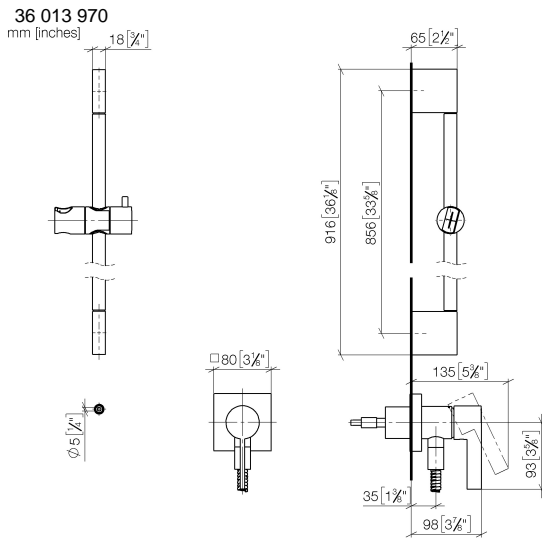

Concealed single-lever mixer with integrated shower connection with shower set without hand shower - Brushed Chrome

IMO

36 013 970

Fits: IMO, MEM, CL.1

- cover plate 80 x 80 mm
- metal shower hose 1750mm with integrated anti-twist protection
- slide bar
- Pipe diameter 18 mm
- WRAS 2011027

Intrinsic protection against back flow.

Article cannot be extended, please check the depth of the installation location!

	Brushed Chrome	36 013 970-93
	Chrome	36 013 970-00
	Brushed Platinum	36 013 970-06
	Platinum	36 013 970-08
	Dark Chrome	36 013 970-19
	Brushed Durabronze (23kt Gold)	36 013 970-28
	Matte Black	36 013 970-33
	Brushed Champagne (22kt Gold)	36 013 970-46
	Champagne (22kt Gold)	36 013 970-47
	Brushed Dark Platinum	36 013 970-99

Required miscellaneous

- Concealed wall mounting -** 35 003 970 90
- max. recess depth 103 mm
 - min. recess depth 78 mm

Concealed single-lever mixer with integrated shower connection with shower set without hand shower - Brushed Chrome

IMO

Certificates

Belgaqua_21-025- WRAS_2011027. LGA_29569.
27_1.

36 013 970

Spare parts list

No.	Item Number	Name	Quantity used	Delivery time
1	05 17 20 726 02 90	fixing set	1	2
2	09 31 11 049 90	pin	2	2
3	04 31 11 113 00 90	pin	2	2
4	08 17 97 054-93	holder	2	20
5	90 28 22 597 00-93	holder	1	20
6	28 322 970-93	Metal shower hose 1/2" x 3/8" x 1750 mm - Brushed Chrome	1	20
7	12 580 970-93	Slide unit - Brushed Chrome	1	20
8	90 14 20 026 00 90	seal	1	2
9	36 045 970-93	Concealed single-lever mixer with cover plate with integrated shower connection - Brushed Chrome	1	20