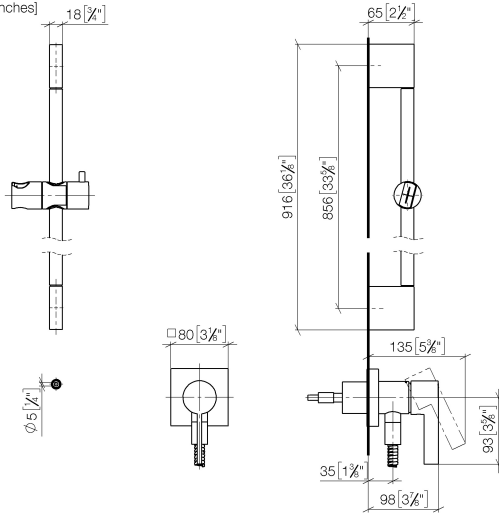

Concealed single-lever mixer with integrated shower connection with shower set without hand shower - Brushed Dark Platinum

IMO

36 013 970

Fits: IMO, MEM, CL.1

- cover plate 80 x 80 mm
- metal shower hose 1750mm with integrated anti-twist protection
- slide bar
- Pipe diameter 18 mm
- WRAS 2011027

Required miscellaneous

	Concealed wall mounting - •max. recess depth 103 mm •min. recess depth 78 mm	35 003 970 90
--	---	---------------

Required miscellaneous

	Hand shower FlowReduce - Brushed Dark Platinum	28 012 979-99 0010
--	---	-----------------------

mm [inches]

Certificates

Belgaqua_21-025- WRAS_2011027. LGA_29569.
27_1.

36 013 970

Spare parts list

No.	Item Number	Name	Quantity used	Delivery time
1	05 17 20 726 02 90	fixing set	1	2
2	09 31 11 049 90	pin	2	2
3	04 31 11 113 00 90	pin	2	2
4	08 17 97 054-99	holder	2	30
5	90 28 22 597 00-99	holder	1	30
6	28 322 970-99	Metal shower hose 1/2" x 3/8" x 1750 mm - Brushed Dark Platinum	1	2
7	12 580 970-99	Slide unit - Brushed Dark Platinum	1	30
8	90 14 20 026 00 90	seal	1	2
9	36 045 970-99	Concealed single-lever mixer with cover plate with integrated shower connection - Brushed Dark Platinum	1	30