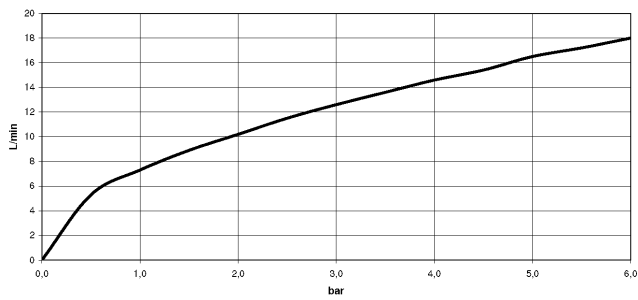

Required miscellaneous

	Concealed wall mounting -	35 003 970 90
	•max. recess depth mm	
	•min. recess depth mm	

Concealed single-lever mixer with cover plate with integrated shower connection - Chrome

TARA

36 045 660 Product version from 5/15/2020
mm [inches]

Flow rate chart

Codes & Standards

DIN 4109

EN 1717

ISO 3822

Scottish Water
Byelaws

UK Water Supply
Regulations