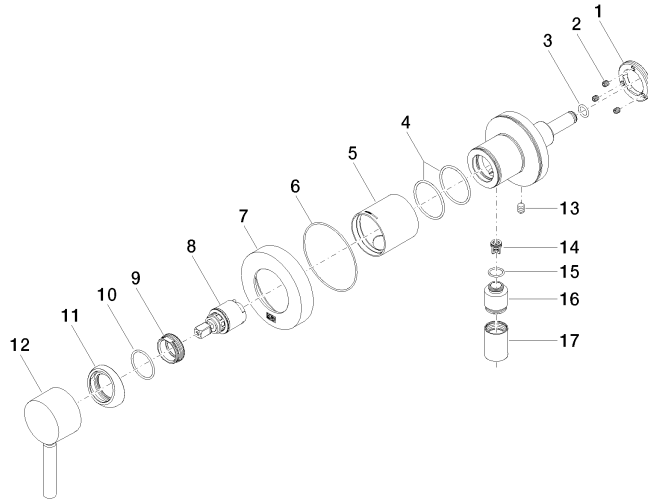

Concealed single-lever mixer with cover plate with integrated shower connection - Chrome

TARA

36 045 660 Product version from 5/15/2020

- cover plate Ø 78 mm
- WRAS

Intrinsic protection against back flow.

36 045 660 Product version from 5/15/2020
mm [inches]

Flow rate chart

Codes & Standards

DIN 4109

EN 1717

ISO 3822

Scottish Water
Byelaws

UK Water Supply
Regulations

Ü-Zeichen

Concealed single-lever mixer with cover plate with integrated shower connection - Chrome

TARA

36 045 660 Product version from 5/15/2020

Certificates

Belgaqua_21-025-2 LGA_29

WRAS_2101

Concealed single-lever mixer with cover plate with integrated shower connection - Chrome

TARA

36 045 660 Product version from 5/15/2020

Spare parts list

No.	Item Number	Name	Quantity used	Delivery time
1	09 24 77 002 90	nut	1	2
2	90 31 11 030 00 90	pin	3	2
3	09 14 10 139 90	seal	1	2
4	09 14 10 111 90	seal	2	2
5	09 18 40 215-00	sleeve	1	10
6	09 14 10 518 90	seal	1	60
7	09 27 66 000-00	rosette	1	10
8	90 15 05 044 00 90	cartridge	1	2
9	09 24 04 266 90	nut	1	2
10	09 14 10 120 90	seal	1	2
11	09 28 30 041-00	cover	1	10
12	90 20 66 006 00-00	handle	1	10
13	09 31 11 144 90	pin	1	2
14	09 23 01 131 90	back-flow preventer	1	2
15	09 14 10 213 90	seal	1	2
16	09 24 03 281-00	nipple	1	10
17	90 21 02 069 00-00	cover	1	10