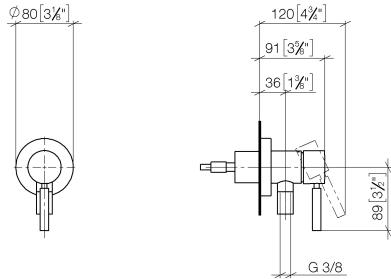

Concealed single-lever mixer with cover plate with integrated shower connection - Chrome

TARA

36 045 660 Product version from 5/15/2020

- cover plate Ø 78 mm
- WRAS

Intrinsic protection against back flow.

Required miscellaneous

	Concealed wall mounting -	35 003 970 90
	•max. recess depth mm	
	•min. recess depth mm	

Concealed single-lever mixer with cover plate with integrated shower connection - Chrome

TARA

36 045 660 Product version from 5/15/2020
mm [inches]

Flow rate chart

Codes & Standards

DIN 4109

EN 1717

ISO 3822

Scottish Water
Byelaws

UK Water Supply
Regulations

TARA

36 045 660 Product version from 5/15/2020

Spare parts list

No.	Item Number	Name	Quantity used	Delivery time
1	09 24 77 002 90	nut	1	2
2	90 31 11 030 00 90	pin	3	2
3	09 14 10 139 90	seal	1	2
4	09 14 10 111 90	seal	2	2
5	09 18 40 215-00	sleeve	1	10
6	09 14 10 518 90	seal	1	60
7	09 27 66 000-00	rosette	1	10
8	90 15 05 044 00 90	cartridge	1	2
9	09 24 04 266 90	nut	1	2
10	09 14 10 120 90	seal	1	2
11	09 28 30 041-00	cover	1	10
12	90 20 66 006 00-00	handle	1	10
13	09 31 11 144 90	pin	1	2
14	09 23 01 131 90	back-flow preventer	1	2
15	09 14 10 213 90	seal	1	2
16	09 24 03 281-00	nipple	1	10
17	90 21 02 069 00-00	cover	1	10