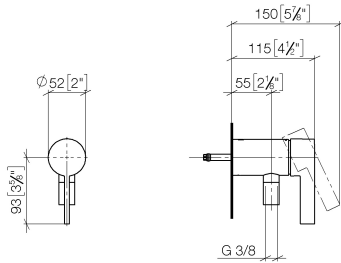

Concealed single-lever mixer with integrated shower connection - Brushed Platinum

IMO

36 050 970

- without rosette
 - WRAS 2011027
- Intrinsic protection against back flow.**

Intrinsic protection against back flow.

Required miscellaneous

- Concealed wall mounting -** 35 050 970 90
- max. recess depth 105 mm
 - min. recess depth 80 mm

36 050 970
mm [inches]

Flow rate chart

Certificates

Belgaqua_21-025- WRAS_2011027. LGA_29928.
27_1.

36 050 970

Spare parts list

No.	Item Number	Name	Quantity used	Delivery time
1	90 20 97 064 00-06	handle	1	10
2	09 24 04 266 90	nut	1	2
3	90 15 05 044 04 90	cartridge	1	10
4	09 31 11 004 90	pin	1	60
5	09 23 01 131 90	back-flow preventer	1	2
6	09 14 10 213 90	seal	1	2
7	09 24 03 281-06	nipple	1	10
8	90 21 02 069 00-06	cover	1	10
9	90 14 20 026 00 90	seal	1	2
10	28 322 970-06	Metal shower hose 1/2" x 3/8" x 1750 mm - Brushed Platinum	1	2
11	90 14 10 060 00 90	seal	1	2
12	09 18 40 230 90	connection	1	2
13	09 14 10 061 90	seal	1	2