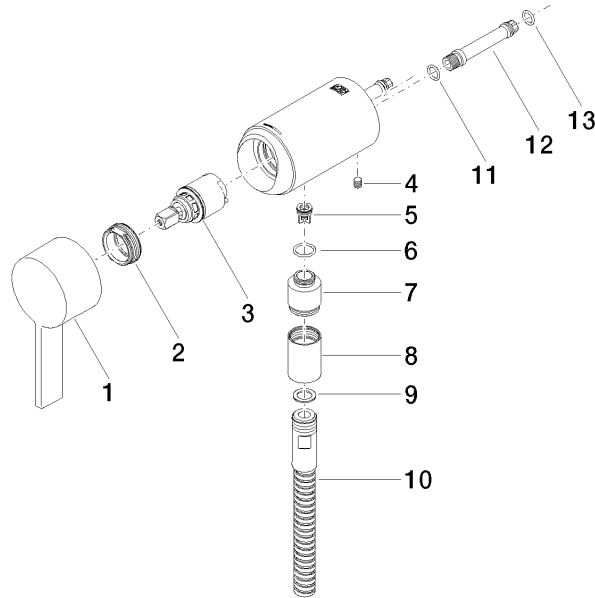

Concealed single-lever mixer with integrated shower connection - Brushed Platinum

IMO

36 050 970

- without rosette
 - WRAS 2011027
- Intrinsic protection against back flow.**

Intrinsic protection against back flow.

Required miscellaneous

- Concealed wall mounting -** 35 050 970 90
- max. recess depth 105 mm
 - min. recess depth 80 mm

36 050 970
mm [inches]

Flow rate chart

Certificates

Belgaqua_21-025- WRAS_2011027. LGA_29928.
27_1.

36 050 970

Spare parts list

No.	Item Number	Name	Quantity used	Delivery time
1	90 20 97 064 00-06	handle	1	10
2	09 24 04 266 90	nut	1	2
3	90 15 05 044 04 90	cartridge	1	10
4	09 31 11 004 90	pin	1	60
5	09 23 01 131 90	back-flow preventer	1	2
6	09 14 10 213 90	seal	1	2
7	09 24 03 281-06	nipple	1	10
8	90 21 02 069 00-06	cover	1	10
9	90 14 20 026 00 90	seal	1	2
10	28 322 970-06	Metal shower hose 1/2" x 3/8" x 1750 mm - Brushed Platinum	1	2
11	90 14 10 060 00 90	seal	1	2
12	09 18 40 230 90	connection	1	2
13	09 14 10 061 90	seal	1	2