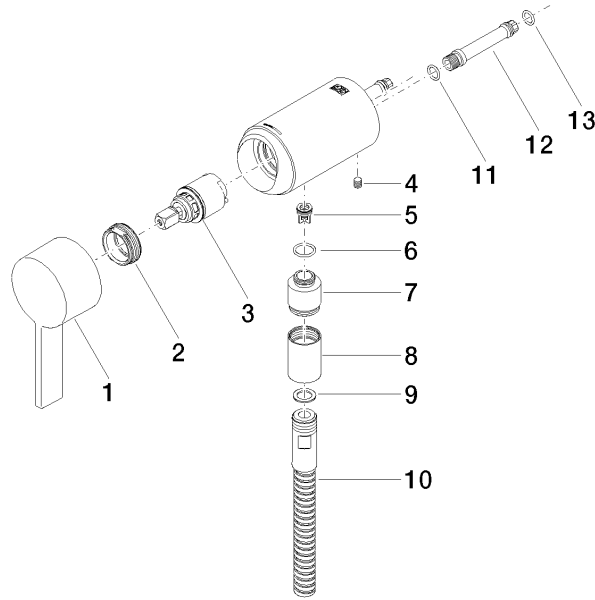

36 050 970

- without rosette
 - WRAS 2011027
- Intrinsic protection against back flow.**

Intrinsic protection against back flow.

Fits: IMO, LULU, MADISON, MEM, TARA,
CL.1, LISSÉ, VAIA, META, CYO

	Platinum	36 050 970-08
	Chrome	36 050 970-00
	Brushed Platinum	36 050 970-06
	Dark Brass matt	36 050 970-16
	Dark Chrome	36 050 970-19
	Light Gold	36 050 970-26
	Brushed Light Gold	36 050 970-27
	Brushed Durabronze (23kt Gold)	36 050 970-28
	Matte Black	36 050 970-33
	Brushed Bronze	36 050 970-42
	Brushed Champagne (22kt Gold)	36 050 970-46
	Champagne (22kt Gold)	36 050 970-47
	Brushed Chrome	36 050 970-93
	Brushed Dark Platinum	36 050 970-99

Required miscellaneous

- Concealed wall mounting -** 35 050 970 90
- max. recess depth 105 mm
 - min. recess depth 80 mm

36 050 970

mm [inches]

Flow rate chart

Certificates

Belgaqua_21-025- 27_1. WRAS_2011027. LGA_29928.

36 050 970

Spare parts list

No.	Item Number	Name	Quantity used	Delivery time
1	90 20 97 064 00-08	handle	1	40
2	09 24 04 266 90	nut	1	2
3	90 15 05 044 04 90	cartridge	1	10
4	09 31 11 004 90	pin	1	60
5	09 23 01 131 90	back-flow preventer	1	2
6	09 14 10 213 90	seal	1	2
7	09 24 03 281-08	nipple	1	40
8	90 21 02 069 00-08	cover	1	40
9	90 14 20 026 00 90	seal	1	2
10	28 322 970-08	Metal shower hose 1/2" x 3/8" x 1750 mm - Platinum	1	40
11	90 14 10 060 00 90	seal	1	2
12	09 18 40 230 90	connection	1	2
13	09 14 10 061 90	seal	1	2