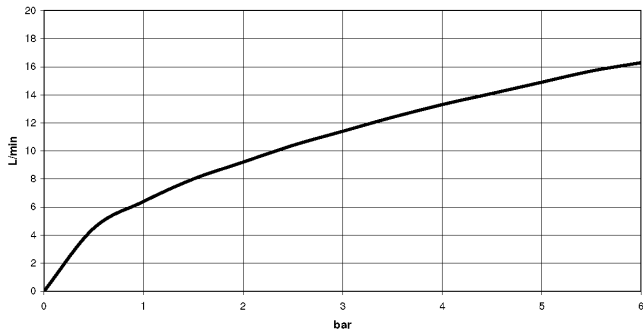

36 050 970

- without rosette
 - WRAS 2011027
- Intrinsic protection against back flow.**

Intrinsic protection against back flow.

Fits: IMO, LULU, MADISON, MEM, TARA,
CL.1, LISSÉ, VAIA, META, CYO

	Platinum	36 050 970-08
	Chrome	36 050 970-00
	Brushed Platinum	36 050 970-06
	Dark Brass matt	36 050 970-16
	Dark Chrome	36 050 970-19
	Light Gold	36 050 970-26
	Brushed Light Gold	36 050 970-27
	Brushed Durabronze (23kt Gold)	36 050 970-28
	Matte Black	36 050 970-33
	Brushed Bronze	36 050 970-42
	Brushed Champagne (22kt Gold)	36 050 970-46
	Champagne (22kt Gold)	36 050 970-47
	Brushed Chrome	36 050 970-93
	Brushed Dark Platinum	36 050 970-99

Required miscellaneous

- Concealed wall mounting -** 35 050 970 90
- max. recess depth 105 mm
 - min. recess depth 80 mm

36 050 970

mm [inches]

Flow rate chart

Certificates

Belgaqua_21-025- 27_1. WRAS_2011027. LGA_29928.