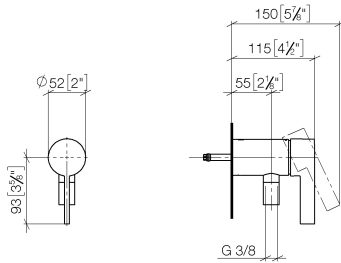

36 050 970

- without rosette
 - WRAS 2011027
- Intrinsic protection against back flow.**

Intrinsic protection against back flow.

Fits: IMO, LULU, MADISON, MEM, TARA,
CL.1, LISSÉ, VAIA, META, CYO

	Platinum	36 050 970-08
	Chrome	36 050 970-00
	Brushed Platinum	36 050 970-06
	Dark Brass matt	36 050 970-16
	Dark Chrome	36 050 970-19
	Light Gold	36 050 970-26
	Brushed Light Gold	36 050 970-27
	Brushed Durabronze (23kt Gold)	36 050 970-28
	Matte Black	36 050 970-33
	Brushed Bronze	36 050 970-42
	Brushed Champagne (22kt Gold)	36 050 970-46
	Champagne (22kt Gold)	36 050 970-47
	Brushed Chrome	36 050 970-93
	Brushed Dark Platinum	36 050 970-99

Required miscellaneous

- Concealed wall mounting -** 35 050 970 90
- max. recess depth 105 mm
 - min. recess depth 80 mm

36 050 970

mm [inches]

Flow rate chart

Certificates

Belgaqua_21-025- 27_1. WRAS_2011027. LGA_29928.

36 050 970

Spare parts list

No.	Item Number	Name	Quantity used	Delivery time
1	90 20 97 064 00-08	handle	1	40
2	09 24 04 266 90	nut	1	2
3	90 15 05 044 04 90	cartridge	1	10
4	09 31 11 004 90	pin	1	60
5	09 23 01 131 90	back-flow preventer	1	2
6	09 14 10 213 90	seal	1	2
7	09 24 03 281-08	nipple	1	40
8	90 21 02 069 00-08	cover	1	40
9	90 14 20 026 00 90	seal	1	2
10	28 322 970-08	Metal shower hose 1/2" x 3/8" x 1750 mm - Platinum	1	40
11	90 14 10 060 00 90	seal	1	2
12	09 18 40 230 90	connection	1	2
13	09 14 10 061 90	seal	1	2