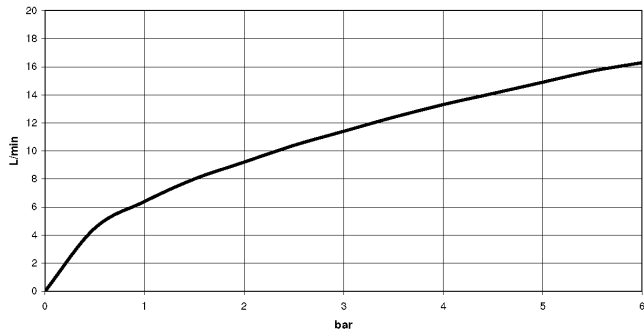

Required miscellaneous

- Concealed wall mounting -** 35 050 970 90
- min. recess depth 80 mm
 - max. recess depth 105 mm

36 050 970
mm [inches]

Flow rate chart

36 050 970

Spare parts list

No.	Item Number	Name	Quantity used	Delivery time
1	90 20 97 064 00-27	handle	1	30
2	09 24 04 266 90	nut	1	2
3	90 15 05 044 04 90	cartridge	1	10
4	09 31 11 004 90	pin	1	60
5	09 23 01 131 90	back-flow preventer	1	2
6	09 14 10 213 90	seal	1	2
7	09 24 03 281-27	nipple	1	60
8	90 21 02 069 00-27	cover	1	30
9	90 14 20 026 00 90	seal	1	2
10	28 322 970-27	Metal shower hose 1/2" x 3/8" x 1750 mm - Brushed Light Gold	1	30
11	90 14 10 060 00 90	seal	1	2
12	09 18 40 230 90	connection	1	2
13	09 14 10 061 90	seal	1	2