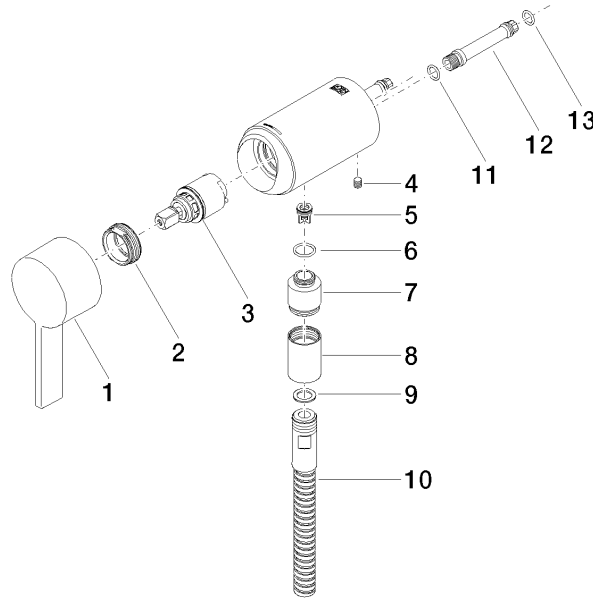

**Concealed single-lever mixer with integrated shower connection - Brushed Durabronz (23kt Gold)**

IMO

36 050 970

- without rosette
- Intrinsic protection against back flow.**

Intrinsic protection against back flow.

**Required miscellaneous**

- Concealed wall mounting -**
- max. recess depth 105 mm
  - min. recess depth 80 mm

35 050 970 90

36 050 970  
mm [inches]

Flow rate chart

Certificates

Belgaqua\_21-025- WRAS\_2011027. LGA\_29928.  
27\_1.

### Spare parts list

No.	Item Number	Name	Quantity used	Delivery time
1	90 20 97 064 00-28	handle	1	20
2	09 24 04 266 90	nut	1	2
3	90 15 05 044 04 90	cartridge	1	10
4	09 31 11 004 90	pin	1	60
5	09 23 01 131 90	back-flow preventer	1	2
6	09 14 10 213 90	seal	1	2
7	09 24 03 281-28	nipple	1	20
8	90 21 02 069 00-28	cover	1	20
9	90 14 20 026 00 90	seal	1	2
10	28 322 970-28	Metal shower hose 1/2" x 3/8" x 1750 mm - Brushed Durabronz (23kt Gold)	1	20
11	90 14 10 060 00 90	seal	1	2
12	09 18 40 230 90	connection	1	2
13	09 14 10 061 90	seal	1	2