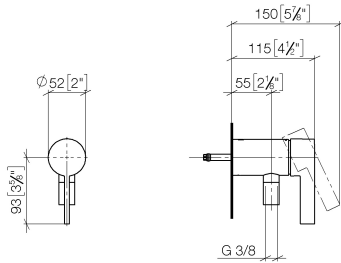

**Concealed single-lever mixer with integrated shower connection - Brushed Durabronz (23kt Gold)**

IMO

36 050 970

- without rosette
- Intrinsic protection against back flow.**

Intrinsic protection against back flow.

**Required miscellaneous**

- Concealed wall mounting -**
- max. recess depth 105 mm
  - min. recess depth 80 mm

35 050 970 90

36 050 970  
mm [inches]

Flow rate chart

Certificates

Belgaqua\_21-025- WRAS\_2011027. LGA\_29928.  
27\_1.

### Spare parts list

No.	Item Number	Name	Quantity used	Delivery time
1	90 20 97 064 00-28	handle	1	20
2	09 24 04 266 90	nut	1	2
3	90 15 05 044 04 90	cartridge	1	10
4	09 31 11 004 90	pin	1	60
5	09 23 01 131 90	back-flow preventer	1	2
6	09 14 10 213 90	seal	1	2
7	09 24 03 281-28	nipple	1	20
8	90 21 02 069 00-28	cover	1	20
9	90 14 20 026 00 90	seal	1	2
10	28 322 970-28	Metal shower hose 1/2" x 3/8" x 1750 mm - Brushed Durabronz (23kt Gold)	1	20
11	90 14 10 060 00 90	seal	1	2
12	09 18 40 230 90	connection	1	2
13	09 14 10 061 90	seal	1	2