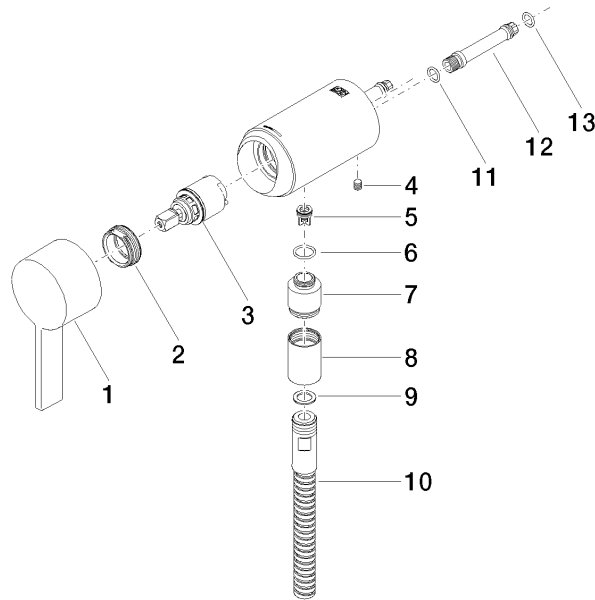

**Concealed single-lever mixer with integrated shower connection - Brushed Bronze**

IMO

36 050 970

- without rosette
  - WRAS 2011027
- Intrinsic protection against back flow.**
- Intrinsic protection against back flow.

**Required miscellaneous**

- Concealed wall mounting -** 35 050 970 90
- min. recess depth 80 mm
  - max. recess depth 105 mm

36 050 970  
mm [inches]

Flow rate chart

36 050 970

### Spare parts list

No.	Item Number	Name	Quantity used	Delivery time
1	90 20 97 064 00-42	handle	1	30
2	09 24 04 266 90	nut	1	2
3	90 15 05 044 04 90	cartridge	1	10
4	09 31 11 004 90	pin	1	60
5	09 23 01 131 90	back-flow preventer	1	2
6	09 14 10 213 90	seal	1	2
7	09 24 03 281-42	nipple	1	60
8	90 21 02 069 00-42	cover	1	30
9	90 14 20 026 00 90	seal	1	2
10	28 322 970-42	Metal shower hose 1/2" x 3/8" x 1750 mm - Brushed Bronze	1	30
11	90 14 10 060 00 90	seal	1	2
12	09 18 40 230 90	connection	1	2
13	09 14 10 061 90	seal	1	2