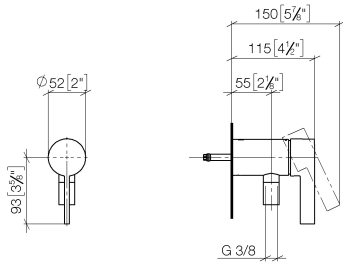

**Concealed single-lever mixer with integrated shower connection - Brushed Bronze**

IMO

36 050 970

- without rosette
  - WRAS 2011027
- Intrinsic protection against back flow.**
- Intrinsic protection against back flow.

**Required miscellaneous**

- Concealed wall mounting -** 35 050 970 90
- min. recess depth 80 mm
  - max. recess depth 105 mm

36 050 970  
mm [inches]

Flow rate chart

36 050 970

### Spare parts list

No.	Item Number	Name	Quantity used	Delivery time
1	90 20 97 064 00-42	handle	1	30
2	09 24 04 266 90	nut	1	2
3	90 15 05 044 04 90	cartridge	1	10
4	09 31 11 004 90	pin	1	60
5	09 23 01 131 90	back-flow preventer	1	2
6	09 14 10 213 90	seal	1	2
7	09 24 03 281-42	nipple	1	60
8	90 21 02 069 00-42	cover	1	30
9	90 14 20 026 00 90	seal	1	2
10	28 322 970-42	Metal shower hose 1/2" x 3/8" x 1750 mm - Brushed Bronze	1	30
11	90 14 10 060 00 90	seal	1	2
12	09 18 40 230 90	connection	1	2
13	09 14 10 061 90	seal	1	2