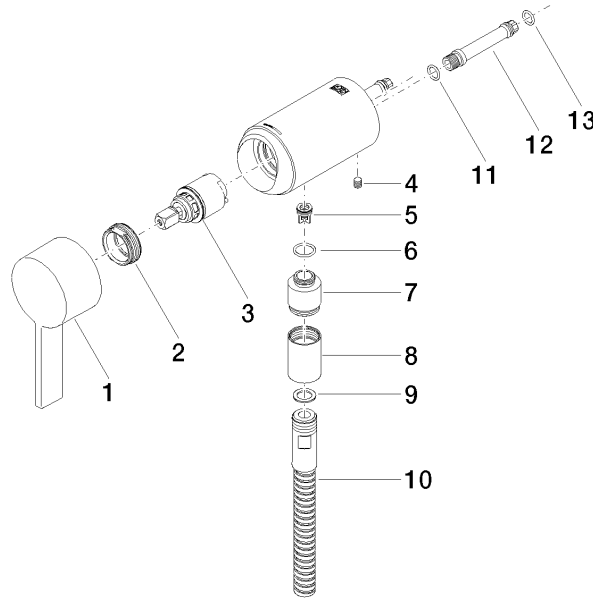

**Concealed single-lever mixer with integrated shower connection - Brushed  
Champagne (22kt Gold)**

IMO

36 050 970

- without rosette

Intrinsic protection against back flow.

Fits: IMO, LULU, MADISON, MEM, TARA,  
CL.1, LISSÉ, VAIA, META, CYO

**Concealed single-lever mixer with integrated shower connection - Brushed  
Champagne (22kt Gold)**

IMO

36 050 970  
mm [inches]

**Flow rate chart**

**Concealed single-lever mixer with integrated shower connection - Brushed  
Champagne (22kt Gold)**

36 050 970  
Parts for other  
finishes can be found  
here: [Chrome](#)

**Spare parts list**

No.	Item Number	Name	Quantity used	Delivery time
1	90 20 97 064 00-46	handle	1	30
2	09 24 04 266 90	nut	1	2
3	90 15 05 044 04 90	cartridge	1	10
4	09 31 11 004 90	pin	1	60
5	09 23 01 131 90	back-flow preventer	1	2
6	09 14 10 213 90	seal	1	2
7	09 24 03 281-46	nipple	1	30
8	90 21 02 069 00-46	cover	1	30
9	90 14 20 026 00 90	seal	1	2
10	28 322 970-46	Metal shower hose 1/2" x 3/8" x 1750 mm - Brushed Champagne (22kt Gold)	1	30
11	90 14 10 060 00 90	seal	1	2
12	09 18 40 230 90	connection	1	2
13	09 14 10 061 90	seal	1	2