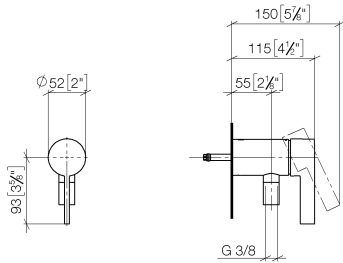

**Concealed single-lever mixer with integrated shower connection - Brushed  
Champagne (22kt Gold)**

IMO

36 050 970

- without rosette

Intrinsic protection against back flow.

Fits: IMO, LULU, MADISON, MEM, TARA,  
CL.1, LISSÉ, VAIA, META, CYO

**Concealed single-lever mixer with integrated shower connection - Brushed  
Champagne (22kt Gold)**

IMO

36 050 970  
mm [inches]

**Flow rate chart**

**Concealed single-lever mixer with integrated shower connection - Brushed  
Champagne (22kt Gold)**

36 050 970  
Parts for other  
finishes can be found  
here: [Chrome](#)

**Spare parts list**

No.	Item Number	Name	Quantity used	Delivery time
1	90 20 97 064 00-46	handle	1	30
2	09 24 04 266 90	nut	1	2
3	90 15 05 044 04 90	cartridge	1	10
4	09 31 11 004 90	pin	1	60
5	09 23 01 131 90	back-flow preventer	1	2
6	09 14 10 213 90	seal	1	2
7	09 24 03 281-46	nipple	1	30
8	90 21 02 069 00-46	cover	1	30
9	90 14 20 026 00 90	seal	1	2
10	28 322 970-46	Metal shower hose 1/2" x 3/8" x 1750 mm - Brushed Champagne (22kt Gold)	1	30
11	90 14 10 060 00 90	seal	1	2
12	09 18 40 230 90	connection	1	2
13	09 14 10 061 90	seal	1	2