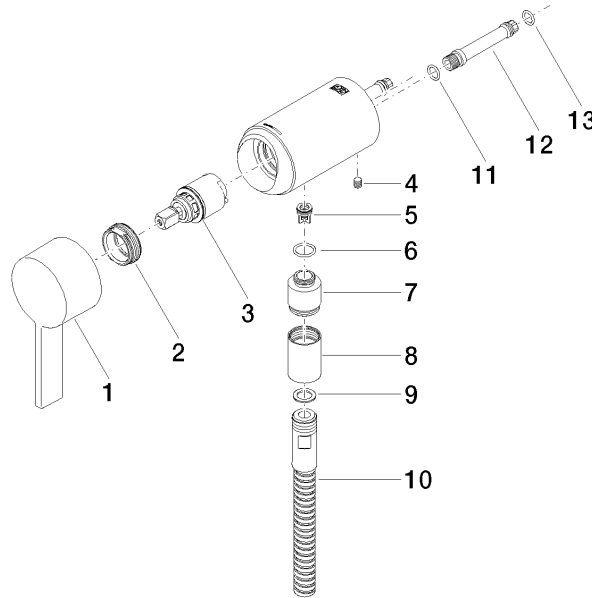

**Concealed single-lever mixer with integrated shower connection - Champagne
(22kt Gold)**

IMO

36 050 970

- without rosette
- WRAS 2011027

Intrinsic protection against back flow.

Fits: IMO, LULU, MADISON, MEM, TARA,
CL.1, LISSÉ, VAIA, META, CYO

**Concealed single-lever mixer with integrated shower connection - Champagne
(22kt Gold)**

IMO

36 050 970
mm [inches]

Flow rate chart

**Concealed single-lever mixer with integrated shower connection - Champagne
(22kt Gold)**

36 050 970
Parts for other
finishes can be found
here: [Chrome](#)

Spare parts list

No.	Item Number	Name	Quantity used	Delivery time
1	90 20 97 064 00-47	handle	1	30
2	09 24 04 266 90	nut	1	2
3	90 15 05 044 04 90	cartridge	1	10
4	09 31 11 004 90	pin	1	60
5	09 23 01 131 90	back-flow preventer	1	2
6	09 14 10 213 90	seal	1	2
7	09 24 03 281-47	nipple	1	60
8	90 21 02 069 00-47	cover	1	30
9	90 14 20 026 00 90	seal	1	2
10	28 322 970-47	Metal shower hose 1/2" x 3/8" x 1750 mm - Champagne (22kt Gold)	1	30
11	90 14 10 060 00 90	seal	1	2
12	09 18 40 230 90	connection	1	2
13	09 14 10 061 90	seal	1	2