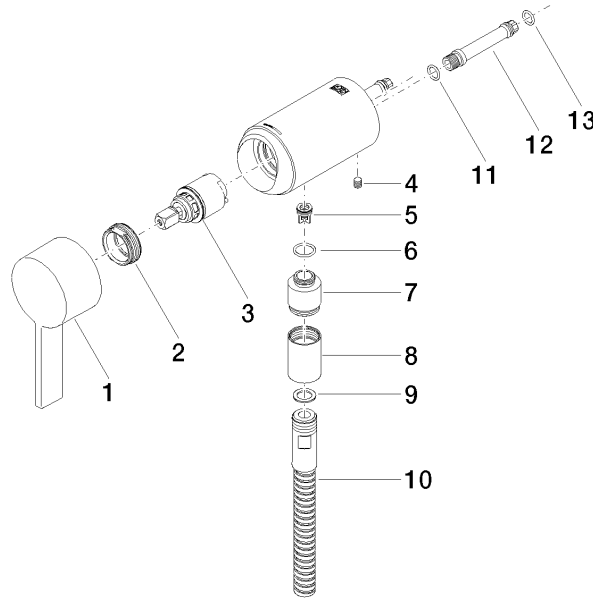

Concealed single-lever mixer with integrated shower connection - Brushed Chrome

IMO

36 050 970

- without rosette
 - WRAS 2011027
- Intrinsic protection against back flow.**

Intrinsic protection against back flow.

Required miscellaneous

- Concealed wall mounting -** 35 050 970 90
- min. recess depth 80 mm
 - max. recess depth 105 mm

36 050 970
mm [inches]

Flow rate chart

Certificates

Belgaqua_21-025- WRAS_2011027. LGA_29928.
27_1.

36 050 970

Spare parts list

No.	Item Number	Name	Quantity used	Delivery time
1	90 20 97 064 00-93	handle	1	20
2	09 24 04 266 90	nut	1	2
3	90 15 05 044 04 90	cartridge	1	10
4	09 31 11 004 90	pin	1	60
5	09 23 01 131 90	back-flow preventer	1	2
6	09 14 10 213 90	seal	1	2
7	09 24 03 281-93	nipple	1	20
8	90 21 02 069 00-93	cover	1	-
Spare part can no longer be ordered, please order the replacement item				
9	90 14 20 026 00 90	seal	1	2
10	28 322 970-93	Metal shower hose 1/2" x 3/8" x 1750 mm - Brushed Chrome	1	20
11	90 14 10 060 00 90	seal	1	2
12	09 18 40 230 90	connection	1	2
13	09 14 10 061 90	seal	1	2