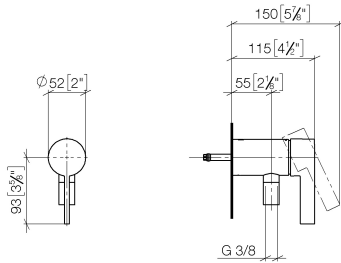

Concealed single-lever mixer with integrated shower connection - Brushed Chrome

IMO

36 050 970

- without rosette
 - WRAS 2011027
- Intrinsic protection against back flow.**

Intrinsic protection against back flow.

Required miscellaneous

- Concealed wall mounting -** 35 050 970 90
- min. recess depth 80 mm
 - max. recess depth 105 mm

36 050 970
mm [inches]

Flow rate chart

Certificates

Belgaqua_21-025- WRAS_2011027. LGA_29928.
27_1.

36 050 970

Spare parts list

No.	Item Number	Name	Quantity used	Delivery time
1	90 20 97 064 00-93	handle	1	20
2	09 24 04 266 90	nut	1	2
3	90 15 05 044 04 90	cartridge	1	10
4	09 31 11 004 90	pin	1	60
5	09 23 01 131 90	back-flow preventer	1	2
6	09 14 10 213 90	seal	1	2
7	09 24 03 281-93	nipple	1	20
8	90 21 02 069 00-93	cover	1	-
Spare part can no longer be ordered, please order the replacement item				
9	90 14 20 026 00 90	seal	1	2
10	28 322 970-93	Metal shower hose 1/2" x 3/8" x 1750 mm - Brushed Chrome	1	20
11	90 14 10 060 00 90	seal	1	2
12	09 18 40 230 90	connection	1	2
13	09 14 10 061 90	seal	1	2