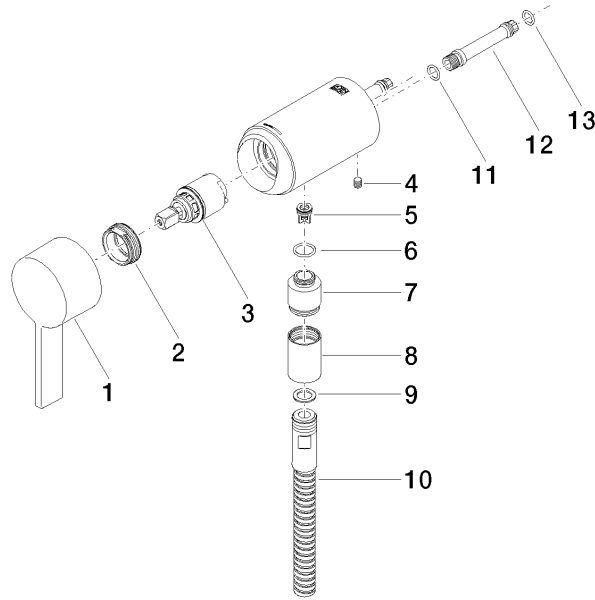

**Concealed single-lever mixer with integrated shower connection - Brushed Dark Platinum**

IMO

36 050 970

- without rosette
- Intrinsic protection against back flow.**

Intrinsic protection against back flow.

**Required miscellaneous**

- Concealed wall mounting -** 35 050 970 90
- max. recess depth 105 mm
- min. recess depth 80 mm

36 050 970  
mm [inches]

### Spare parts list

No.	Item Number	Name	Quantity used	Delivery time
1	90 20 97 064 00-99	handle	1	30
2	09 24 04 266 90	nut	1	2
3	90 15 05 044 04 90	cartridge	1	10
4	09 31 11 004 90	pin	1	60
5	09 23 01 131 90	back-flow preventer	1	2
6	09 14 10 213 90	seal	1	2
7	09 24 03 281-99	nipple	1	30
8	90 21 02 069 00-99	cover	1	30
9	90 14 20 026 00 90	seal	1	2
10	28 322 970-99	Metal shower hose 1/2" x 3/8" x 1750 mm - Brushed Dark Platinum	1	2
11	90 14 10 060 00 90	seal	1	2
12	09 18 40 230 90	connection	1	2
13	09 14 10 061 90	seal	1	2