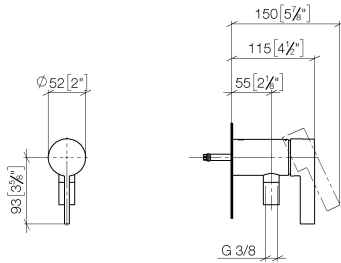

**Concealed single-lever mixer with integrated shower connection - Brushed Dark Platinum**

IMO

36 050 970

- without rosette
- Intrinsic protection against back flow.**

Intrinsic protection against back flow.

**Required miscellaneous**

- Concealed wall mounting -** 35 050 970 90
- max. recess depth 105 mm
- min. recess depth 80 mm

36 050 970  
mm [inches]

### Flow rate chart

### Spare parts list

No.	Item Number	Name	Quantity used	Delivery time
1	90 20 97 064 00-99	handle	1	30
2	09 24 04 266 90	nut	1	2
3	90 15 05 044 04 90	cartridge	1	10
4	09 31 11 004 90	pin	1	60
5	09 23 01 131 90	back-flow preventer	1	2
6	09 14 10 213 90	seal	1	2
7	09 24 03 281-99	nipple	1	30
8	90 21 02 069 00-99	cover	1	30
9	90 14 20 026 00 90	seal	1	2
10	28 322 970-99	Metal shower hose 1/2" x 3/8" x 1750 mm - Brushed Dark Platinum	1	2
11	90 14 10 060 00 90	seal	1	2
12	09 18 40 230 90	connection	1	2
13	09 14 10 061 90	seal	1	2