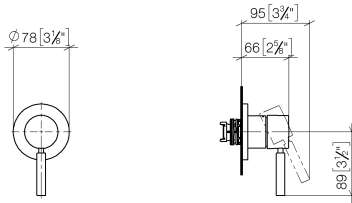

Concealed single-lever mixer with cover plate - Brushed Platinum

TARA

36 060 660

• cover plate Ø 78 mm

Fits: TARA, META

	Brushed Platinum	36 060 660-06
	Chrome	36 060 660-00
	Platinum	36 060 660-08
	Dark Chrome	36 060 660-19
	Light Gold	36 060 660-26
	Brushed Light Gold	36 060 660-27
	Brushed Durabronze (23kt Gold)	36 060 660-28
	Matte Black	36 060 660-33
	Brushed Bronze	36 060 660-42
	Brushed Champagne (22kt Gold)	36 060 660-46
	Champagne (22kt Gold)	36 060 660-47
	Brushed Chrome	36 060 660-93
	Brushed Dark Platinum	36 060 660-99

Required miscellaneous

Concealed wall-mounted single-lever mixer - 35 860 970 90

- max. recess depth 95 mm
- min. recess depth 80 mm

36 060 660

mm [inches]

Certificates

WRAS_2107016. LGA_29905.

36 060 660

Spare parts list

No.	Item Number	Name	Quantity used	Delivery time
1	90 15 05 064 01 90	cartridge	1	2
2	90 27 66 009 00-06	rosette	1	10
3	09 11 02 293-06	cover	1	60
4	90 20 66 006 00-06	handle	1	10
5	90 30 09 064 00 90	key	1	2