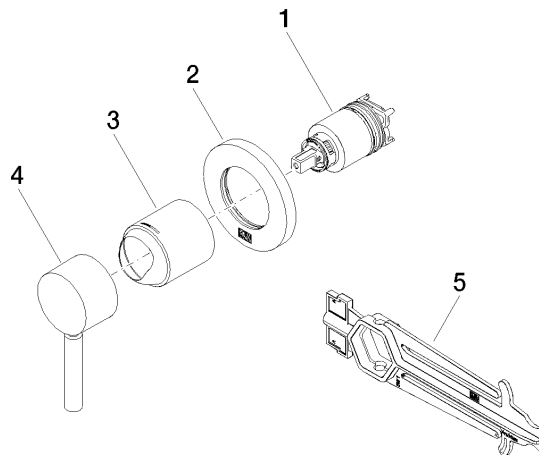

Concealed single-lever mixer with cover plate - Brushed Platinum

TARA

36 060 660

• cover plate Ø 78 mm

Fits: TARA, META

	Brushed Platinum	36 060 660-06
	Chrome	36 060 660-00
	Platinum	36 060 660-08
	Dark Chrome	36 060 660-19
	Light Gold	36 060 660-26
	Brushed Light Gold	36 060 660-27
	Brushed Durabronze (23kt Gold)	36 060 660-28
	Matte Black	36 060 660-33
	Brushed Bronze	36 060 660-42
	Brushed Champagne (22kt Gold)	36 060 660-46
	Champagne (22kt Gold)	36 060 660-47
	Brushed Chrome	36 060 660-93
	Brushed Dark Platinum	36 060 660-99

Required miscellaneous

Concealed wall-mounted single-lever mixer - 35 860 970 90

- max. recess depth 95 mm
- min. recess depth 80 mm

36 060 660

mm [inches]

Certificates

WRAS_2107016. LGA_29905.

36 060 660

Spare parts list

No.	Item Number	Name	Quantity used	Delivery time
1	90 15 05 064 01 90	cartridge	1	2
2	90 27 66 009 00-06	rosette	1	10
3	09 11 02 293-06	cover	1	60
4	90 20 66 006 00-06	handle	1	10
5	90 30 09 064 00 90	key	1	2