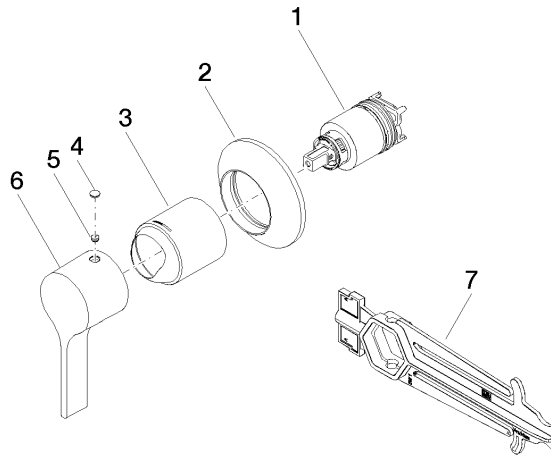

36 060 809

- cover plate 80 x 80 mm

	Platinum	36 060 809-08
	Chrome	36 060 809-00
	Brushed Platinum	36 060 809-06
	Dark Chrome	36 060 809-19
	Brushed Durabronze (23kt Gold)	36 060 809-28
	Brushed Bronze	36 060 809-42
	Brushed Champagne (22kt Gold)	36 060 809-46
	Champagne (22kt Gold)	36 060 809-47
	Brushed Dark Platinum	36 060 809-99

Required miscellaneous

Concealed wall-mounted single-lever mixer - 35 860 970 90

- max. recess depth 95 mm
- min. recess depth 80 mm

VAIA Concealed single-lever mixer with cover plate - Platinum

VAIA

36 060 809

Certificates

LGA_29905.

36 060 809

Spare parts list

No.	Item Number	Name	Quantity used	Delivery time
1	90 15 05 064 01 90	cartridge	1	2
2	90 27 80 032 00-08	rosette	1	40
3	09 11 02 293-08	cover	1	40
4	90 31 20 087 00-08	plug	1	40
5	90 31 11 063 00 90	pin	1	2
6	09 20 80 021-08	handle	1	40
7	90 30 09 064 00 90	key	1	2