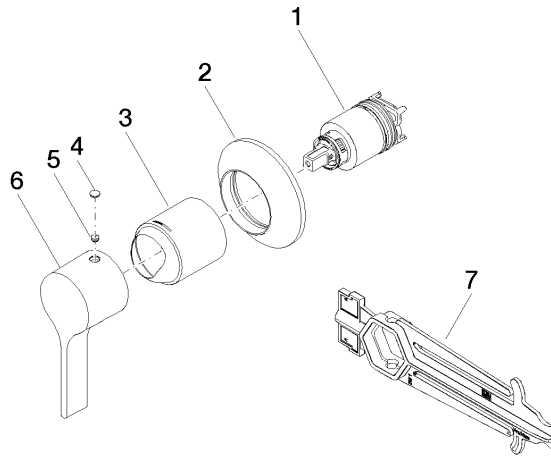

**Required miscellaneous**

**Concealed wall-mounted single-lever mixer -** 35 860 970 90

- max. recess depth 95 mm
- min. recess depth 80 mm

VAIA Concealed single-lever mixer with cover plate - Brushed Durabronze (23kt Gold)

### Spare parts list

No.	Item Number	Name	Quantity used	Delivery time
1	90 15 05 064 01 90	cartridge	1	2
2	90 27 80 032 00-28	rosette	1	20
3	09 11 02 293-28	cover	1	60
4	90 31 20 087 00-28	plug	1	20
5	90 31 11 063 00 90	pin	1	2
6	09 20 80 021-28	handle	1	20
7	90 30 09 064 00 90	key	1	2