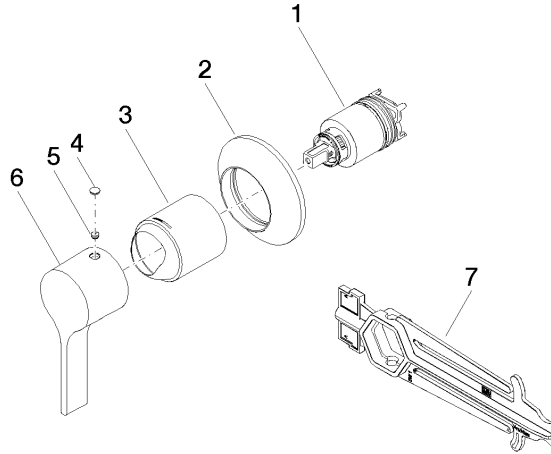

36 060 809

Spare parts list

No.	Item Number	Name	Quantity used	Delivery time
1	90 15 05 064 01 90	cartridge	1	2
2	90 27 80 032 00-99	rosette	1	30
3	09 11 02 293-99	cover	1	30
4	90 31 20 087 00-99	plug	1	30
5	90 31 11 063 00 90	pin	1	2
6	09 20 80 021-99	handle	1	30
7	90 30 09 064 00 90	key	1	2