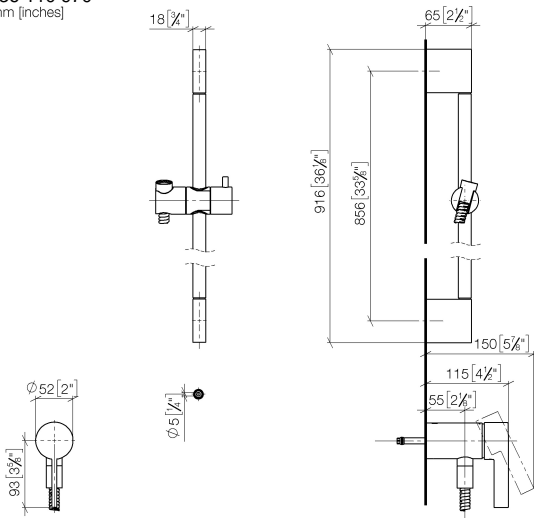

Concealed single-lever mixer with integrated shower connection with shower set without hand shower - Brushed Platinum

IMO

36 110 970

- metal shower hose 1750mm with integrated anti-twist protection
- slide bar
- Pipe diameter 18 mm
- WRAS 2011027

Concealed single-lever mixer with integrated shower connection with shower set without hand shower - Brushed Platinum

IMO

36 110 970
mm [inches]

Certificates

Belgaqua_21-025- WRAS_2011027. LGA_29928.
27_1.

36 110 970

Spare parts list

No.	Item Number	Name	Quantity used	Delivery time
1	05 17 20 726 02 90	fixing set	1	2
2	09 31 11 049 90	pin	2	2
3	04 31 11 113 00 90	pin	2	2
4	08 17 97 054-06	holder	2	10
5	90 28 22 597 00-06	holder	1	10
6	28 322 970-06	Metal shower hose 1/2" x 3/8" x 1750 mm - Brushed Platinum	1	2
7	12 580 970-06	Slide unit - Brushed Platinum	1	10
9	36 050 970-06	Concealed single-lever mixer with integrated shower connection - Brushed Platinum	1	10