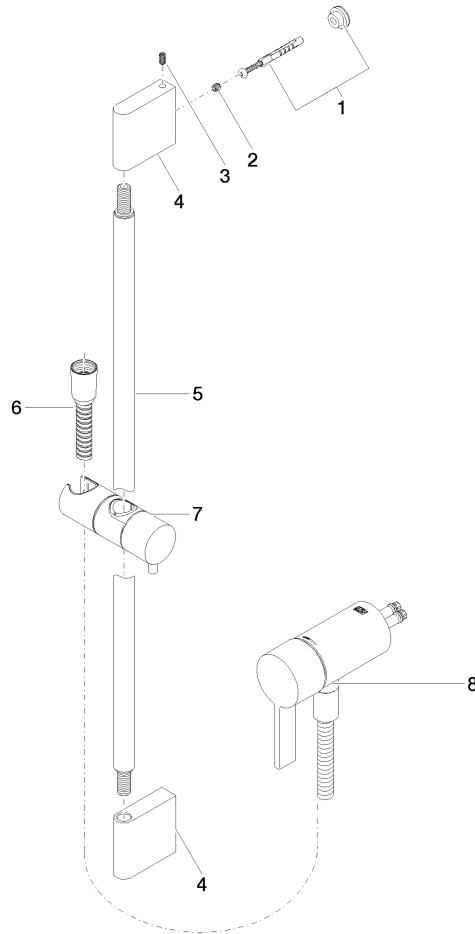

Concealed single-lever mixer with integrated shower connection with shower set without hand shower - Brushed Platinum

IMO

36 110 970

- metal shower hose 1750mm with integrated anti-twist protection
- slide bar
- Pipe diameter 18 mm
- WRAS 2011027

Concealed single-lever mixer with integrated shower connection with shower set without hand shower - Brushed Platinum

IMO

36 110 970
mm [inches]

Certificates

Belgaqua_21-025- WRAS_2011027. LGA_29928.
27_1.

36 110 970

Spare parts list

No.	Item Number	Name	Quantity used	Delivery time
1	05 17 20 726 02 90	fixing set	1	2
2	09 31 11 049 90	pin	2	2
3	04 31 11 113 00 90	pin	2	2
4	08 17 97 054-06	holder	2	10
5	90 28 22 597 00-06	holder	1	10
6	28 322 970-06	Metal shower hose 1/2" x 3/8" x 1750 mm - Brushed Platinum	1	2
7	12 580 970-06	Slide unit - Brushed Platinum	1	10
9	36 050 970-06	Concealed single-lever mixer with integrated shower connection - Brushed Platinum	1	10