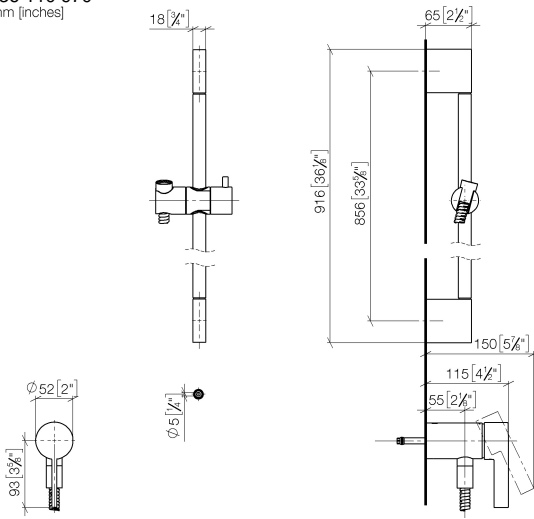

Concealed single-lever mixer with integrated shower connection with shower set without hand shower - Platinum

IMO

36 110 970

- metal shower hose 1750mm with integrated anti-twist protection
- slide bar
- Pipe diameter 18 mm
- WRAS 2011027

Concealed single-lever mixer with integrated shower connection with shower set without hand shower - Platinum

IMO

36 110 970
mm [inches]

Certificates

Belgaqua_21-025- WRAS_2011027. LGA_29928.
27_1.

36 110 970

Spare parts list

No.	Item Number	Name	Quantity used	Delivery time
1	05 17 20 726 02 90	fixing set	1	2
2	09 31 11 049 90	pin	2	2
3	04 31 11 113 00 90	pin	2	2
4	08 17 97 054-08	holder	2	40
5	90 28 22 597 00-08	holder	1	-
Spare part can no longer be ordered, please order the replacement item				
6	28 322 970-08	Metal shower hose 1/2" x 3/8" x 1750 mm - Platinum	1	40
7	12 580 970-08	Slide unit - Platinum	1	40
9	36 050 970-08	Concealed single-lever mixer with integrated shower connection - Platinum	1	40