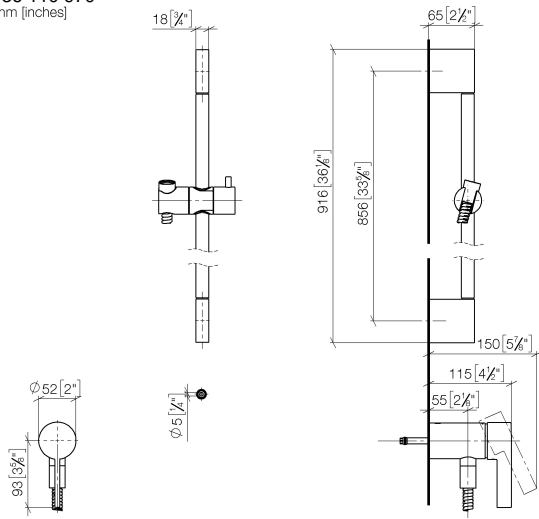

Concealed single-lever mixer with integrated shower connection with shower set without hand shower - Brushed Light Gold

IMO

36 110 970

- metal shower hose 1750mm with integrated anti-twist protection
- slide bar
- Pipe diameter 18 mm
- WRAS 2011027

Required miscellaneous

- Concealed wall mounting -**
- min. recess depth 80 mm
 - max. recess depth 105 mm

35 050 970 90

Required miscellaneous

- Hand shower FlowReduce -
Brushed Light Gold**

28 018 979-27
0010

Concealed single-lever mixer with integrated shower connection with shower set without hand shower - Brushed Light Gold

IMO

36 110 970
mm [inches]

36 110 970

Spare parts list

No.	Item Number	Name	Quantity used	Delivery time
1	05 17 20 726 02 90	fixing set	1	2
2	09 31 11 049 90	pin	2	2
3	04 31 11 113 00 90	pin	2	2
4	08 17 97 054-27	holder	2	60
5	90 28 22 597 00-27	holder	1	30
6	28 322 970-27	Metal shower hose 1/2" x 3/8" x 1750 mm - Brushed Light Gold	1	30
7	12 580 970-27	Slide unit - Brushed Light Gold	1	30
9	36 050 970-27	Concealed single-lever mixer with integrated shower connection - Brushed Light Gold	1	30