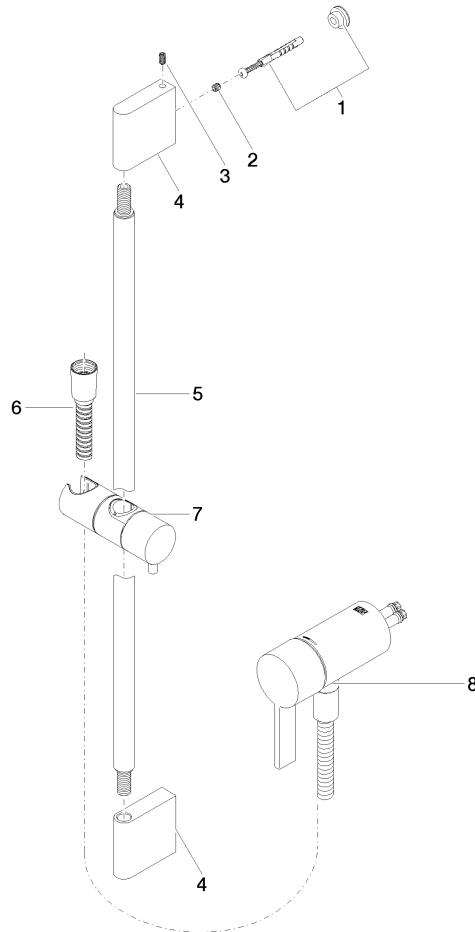

Concealed single-lever mixer with integrated shower connection with shower set without hand shower - Brushed Durabronz (23kt Gold)

IMO

36 110 970

- metal shower hose 1750mm with integrated anti-twist protection
- slide bar
- Pipe diameter 18 mm
- WRAS 2011027

Required miscellaneous

	Concealed wall mounting - •max. recess depth 105 mm •min. recess depth 80 mm	35 050 970 90
--	---	---------------

Required miscellaneous

	Hand shower - Brushed Durabronz (23kt Gold)	28 018 979-28
--	--	---------------

Concealed single-lever mixer with integrated shower connection with shower set without hand shower - Brushed Durabronz (23kt Gold)

IMO

36 110 970
mm [inches]

Certificates

Belgaqua_21-025- WRAS_2011027. LGA_29928.
27_1.

36 110 970

Spare parts list

No.	Item Number	Name	Quantity used	Delivery time
1	05 17 20 726 02 90	fixing set	1	2
2	09 31 11 049 90	pin	2	2
3	04 31 11 113 00 90	pin	2	2
4	08 17 97 054-28	holder	2	20
5	90 28 22 597 00-28	holder	1	-
Spare part can no longer be ordered, please order the replacement item				
6	28 322 970-28	Metal shower hose 1/2" x 3/8" x 1750 mm - Brushed Durabron (23kt Gold)	1	20
7	12 580 970-28	Slide unit - Brushed Durabron (23kt Gold)	1	20
9	36 050 970-28	Concealed single-lever mixer with integrated shower connection - Brushed Durabron (23kt Gold)	1	20