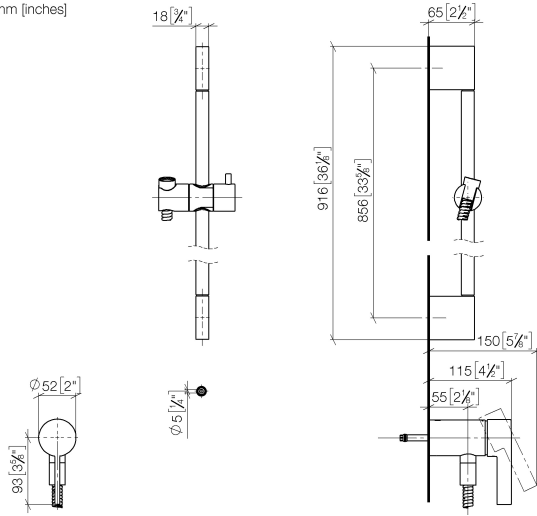

Concealed single-lever mixer with integrated shower connection with shower set without hand shower - Brushed Durabronz (23kt Gold)

IMO

36 110 970

- metal shower hose 1750mm with integrated anti-twist protection
- slide bar
- Pipe diameter 18 mm
- WRAS 2011027

Required miscellaneous

	Concealed wall mounting - •max. recess depth 105 mm •min. recess depth 80 mm	35 050 970 90
--	---	---------------

Required miscellaneous

	Hand shower - Brushed Durabronz (23kt Gold)	28 018 979-28
--	--	---------------

Concealed single-lever mixer with integrated shower connection with shower set without hand shower - Brushed Durabronz (23kt Gold)

IMO

36 110 970
mm [inches]

Certificates

Belgaqua_21-025- WRAS_2011027. LGA_29928.
27_1.

36 110 970

Spare parts list

No.	Item Number	Name	Quantity used	Delivery time
1	05 17 20 726 02 90	fixing set	1	2
2	09 31 11 049 90	pin	2	2
3	04 31 11 113 00 90	pin	2	2
4	08 17 97 054-28	holder	2	20
5	90 28 22 597 00-28	holder	1	-
Spare part can no longer be ordered, please order the replacement item				
6	28 322 970-28	Metal shower hose 1/2" x 3/8" x 1750 mm - Brushed Durabron (23kt Gold)	1	20
7	12 580 970-28	Slide unit - Brushed Durabron (23kt Gold)	1	20
9	36 050 970-28	Concealed single-lever mixer with integrated shower connection - Brushed Durabron (23kt Gold)	1	20