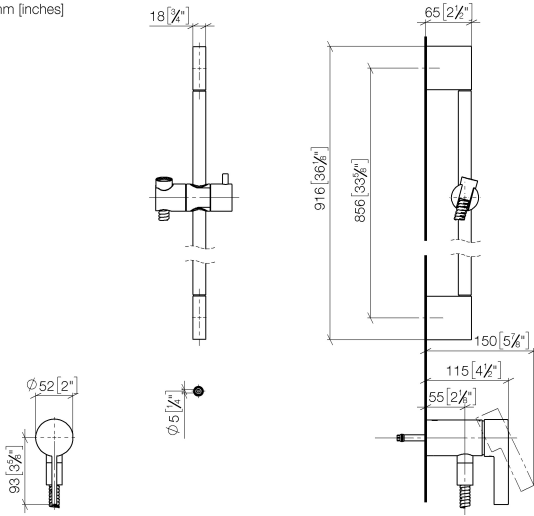

**Concealed single-lever mixer with integrated shower connection with shower set without hand shower - Matte Black**

IMO

36 110 970

- metal shower hose 1750mm with integrated anti-twist protection
- slide bar
- Pipe diameter 18 mm

Concealed single-lever mixer with integrated shower connection with shower set without hand shower - Matte Black

IMO

36 110 970  
mm [inches]

Certificates

Belgaqua\_21-025- WRAS\_2011027. LGA\_29928.  
27\_1.

36 110 970

Spare parts list

No.	Item Number	Name	Quantity used	Delivery time
1	05 17 20 726 02 90	fixing set	1	2
2	09 31 11 049 90	pin	2	2
3	04 31 11 113 00 90	pin	2	2
4	08 17 97 054-33	holder	2	30
5	90 28 22 597 00-33	holder	1	30
6	28 322 970-33	Metal shower hose 1/2" x 3/8" x 1750 mm - Matte Black	1	2
7	12 580 970-33	Slide unit - Matte Black	1	10
9	36 050 970-33	Concealed single-lever mixer with integrated shower connection - Matte Black	1	30