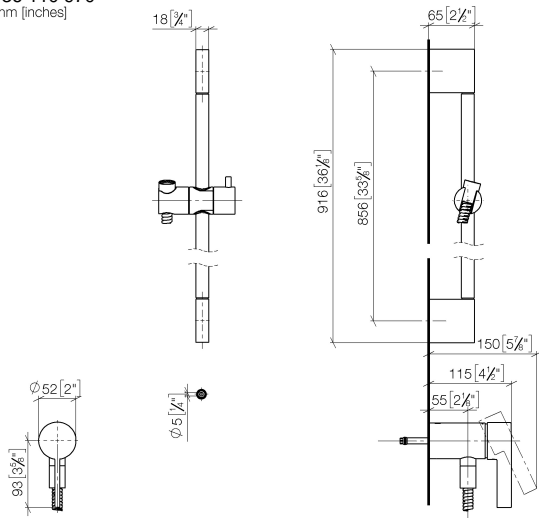

Concealed single-lever mixer with integrated shower connection with shower set without hand shower - Champagne (22kt Gold)

IMO

36 110 970

- metal shower hose 1750mm with integrated anti-twist protection
- slide bar
- Pipe diameter 18 mm

Concealed single-lever mixer with integrated shower connection with shower set without hand shower - Champagne (22kt Gold)

IMO

36 110 970
mm [inches]

Concealed single-lever mixer with integrated shower connection with shower set without hand shower - Champagne (22kt Gold)

IMO

36 110 970

Parts for other finishes can be found here: [Chrome](#)

Spare parts list

No.	Item Number	Name	Quantity used	Delivery time
1	05 17 20 726 02 90	fixing set	1	2
2	09 31 11 049 90	pin	2	2
3	04 31 11 113 00 90	pin	2	2
4	08 17 97 054-47	holder	2	30
5	90 28 22 597 00-47	holder	1	30
6	28 322 970-47	Metal shower hose 1/2" x 3/8" x 1750 mm - Champagne (22kt Gold)	1	30
7	12 580 970-47	Slide unit - Champagne (22kt Gold)	1	30
9	36 050 970-47	Concealed single-lever mixer with integrated shower connection - Champagne (22kt Gold)	1	30