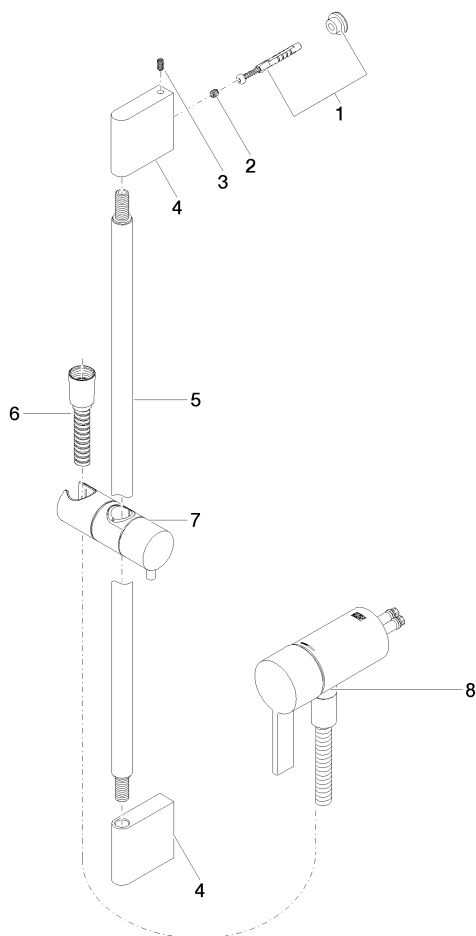

Concealed single-lever mixer with integrated shower connection with shower set without hand shower - Champagne (22kt Gold)

IMO

36 110 970

- metal shower hose 1750mm with integrated anti-twist protection
- slide bar
- Pipe diameter 18 mm

Concealed single-lever mixer with integrated shower connection with shower set without hand shower - Champagne (22kt Gold)

IMO

36 110 970
mm [inches]

Concealed single-lever mixer with integrated shower connection with shower set without hand shower - Champagne (22kt Gold)

IMO

36 110 970

Parts for other finishes can be found here: [Chrome](#)

Spare parts list

No.	Item Number	Name	Quantity used	Delivery time
1	05 17 20 726 02 90	fixing set	1	2
2	09 31 11 049 90	pin	2	2
3	04 31 11 113 00 90	pin	2	2
4	08 17 97 054-47	holder	2	30
5	90 28 22 597 00-47	holder	1	30
6	28 322 970-47	Metal shower hose 1/2" x 3/8" x 1750 mm - Champagne (22kt Gold)	1	30
7	12 580 970-47	Slide unit - Champagne (22kt Gold)	1	30
9	36 050 970-47	Concealed single-lever mixer with integrated shower connection - Champagne (22kt Gold)	1	30