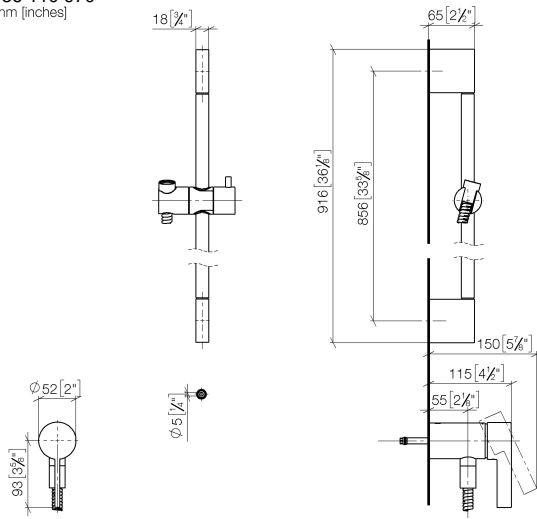

Concealed single-lever mixer with integrated shower connection with shower set without hand shower - Brushed Chrome

IMO

36 110 970

- metal shower hose 1750mm with integrated anti-twist protection
- slide bar
- Pipe diameter 18 mm
- WRAS 2011027

This article does not include a hand shower!

Intrinsic protection against back flow.

Fits: IMO, LULU, MADISON, MEM, TARA, CL.1, LISSÉ, VAIA, META, CYO

	Brushed Chrome	36 110 970-93
	Chrome	36 110 970-00
	Brushed Platinum	36 110 970-06
	Platinum	36 110 970-08
	Dark Chrome	36 110 970-19
	Brushed Light Gold	36 110 970-27
	Brushed Durabronze (23kt Gold)	36 110 970-28
	Matte Black	36 110 970-33
	Brushed Bronze	36 110 970-42
	Brushed Champagne (22kt Gold)	36 110 970-46
	Champagne (22kt Gold)	36 110 970-47
	Brushed Dark Platinum	36 110 970-99

Concealed single-lever mixer with integrated shower connection with shower set without hand shower - Brushed Chrome

IMO

36 110 970
mm [inches]

Certificates

Belgaqua_21-025- WRAS_2011027. LGA_29928.
27_1.

Concealed single-lever mixer with integrated shower connection with shower set without hand shower - Brushed Chrome

IMO

36 110 970

Parts for other finishes can be found here: [Chrome](#)

Spare parts list

No.	Item Number	Name	Quantity used	Delivery time
1	05 17 20 726 02 90	fixing set	1	2
2	09 31 11 049 90	pin	2	2
3	04 31 11 113 00 90	pin	2	2
4	08 17 97 054-93	holder	2	20
5	90 28 22 597 00-93	holder	1	20
6	28 322 970-93	Metal shower hose 1/2" x 3/8" x 1750 mm - Brushed Chrome	1	20
7	12 580 970-93	Slide unit - Brushed Chrome	1	20
9	36 050 970-93	Concealed single-lever mixer with integrated shower connection - Brushed Chrome	1	20