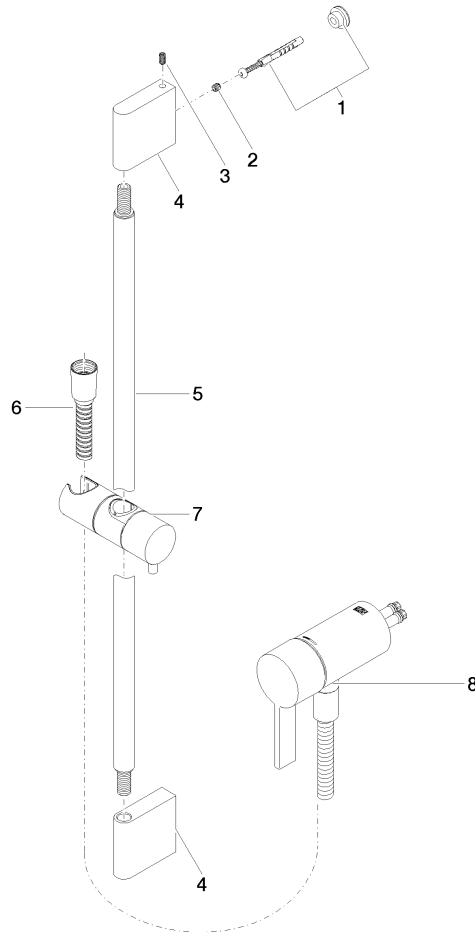

Concealed single-lever mixer with integrated shower connection with shower set without hand shower - Brushed Chrome

IMO

36 110 970

- metal shower hose 1750mm with integrated anti-twist protection
- slide bar
- Pipe diameter 18 mm
- WRAS 2011027

Concealed single-lever mixer with integrated shower connection with shower set without hand shower - Brushed Chrome

IMO

36 110 970
mm [inches]

Certificates

Belgaqua_21-025- WRAS_2011027. LGA_29928.
27_1.

Concealed single-lever mixer with integrated shower connection with shower set without hand shower - Brushed Chrome

IMO

36 110 970

Parts for other finishes can be found here: [Chrome](#)

Spare parts list

No.	Item Number	Name	Quantity used	Delivery time
1	05 17 20 726 02 90	fixing set	1	2
2	09 31 11 049 90	pin	2	2
3	04 31 11 113 00 90	pin	2	2
4	08 17 97 054-93	holder	2	20
5	90 28 22 597 00-93	holder	1	20
6	28 322 970-93	Metal shower hose 1/2" x 3/8" x 1750 mm - Brushed Chrome	1	20
7	12 580 970-93	Slide unit - Brushed Chrome	1	20
9	36 050 970-93	Concealed single-lever mixer with integrated shower connection - Brushed Chrome	1	20